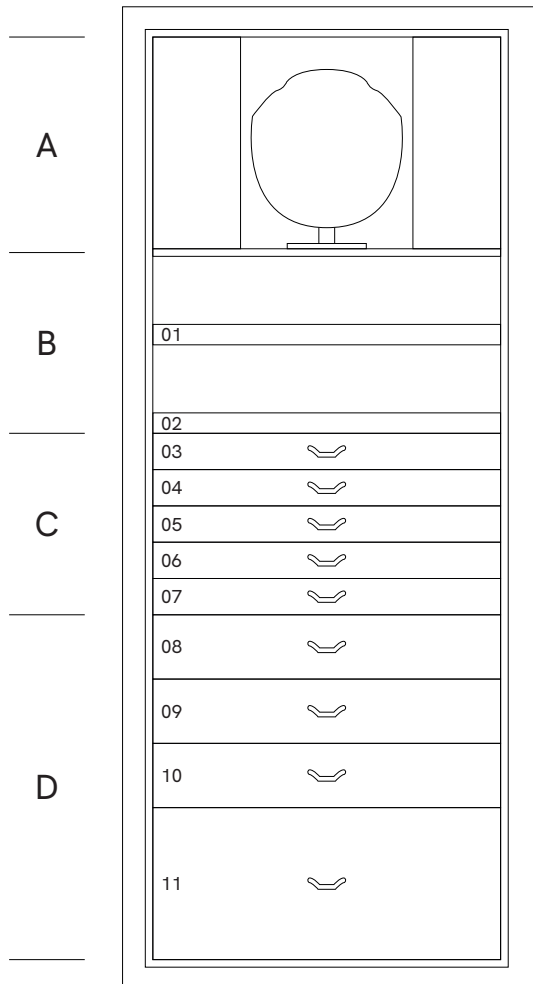

Personalized sentence  
on the inside

**Safe measures**

cm. W55,8 x D33,9 x H130,4

**List of modification**

- Safe covered in white leather (VIT 10) on four sides
- Safe measures slightly modified due to leather cover
- Digital touch numeric keypad
- Interior layout modified
- Drawers modified
- Front of drawers in polished cream bird's eye maple
- Gold plated accessories
- Inside lined with pink suede (1242 danimarca)

### INSIDE DRAWERS

A | Necklace holder and two compartments for rings and earrings.