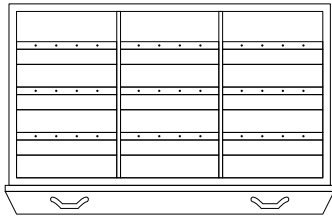

B

05

06

07

08

09

10

11

12

13

14

15

C

16

17