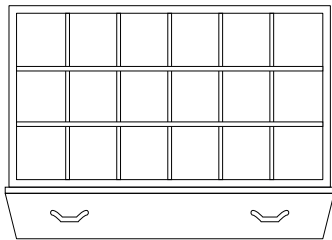

B

05

06

07

08

09

10

11

12

13

14

15

C

16

17