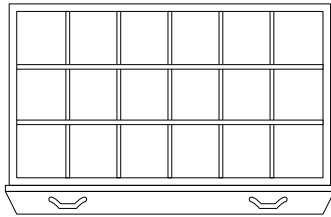

B

05

06

07

08

09

10

11

12

13

14

15

C

16

17