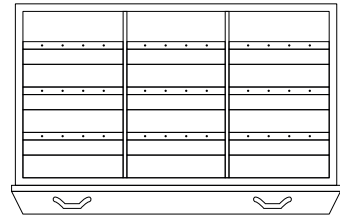

Armoire measures

cm. W63,5 x D41 x H155

Safe measures

cm. W55 x D33,5 x H130

List of modification

- Armoire in shiny cream bird's eye maple
- Outside handles modified (ref. 9616)
- Top of the armoire is fixed
- Safe varnished in shiny cream color
- Gold plated accessories
- Biometric opening
- Interior layout modified
- Front of drawers in shiny cream bird's eye maple
- Inside of drawers lined with cream ultrasuede (70003)
- Safe to be anchored to the wall with metal screws

INSIDE DRAWERS

B

05

06

07

08

09

10