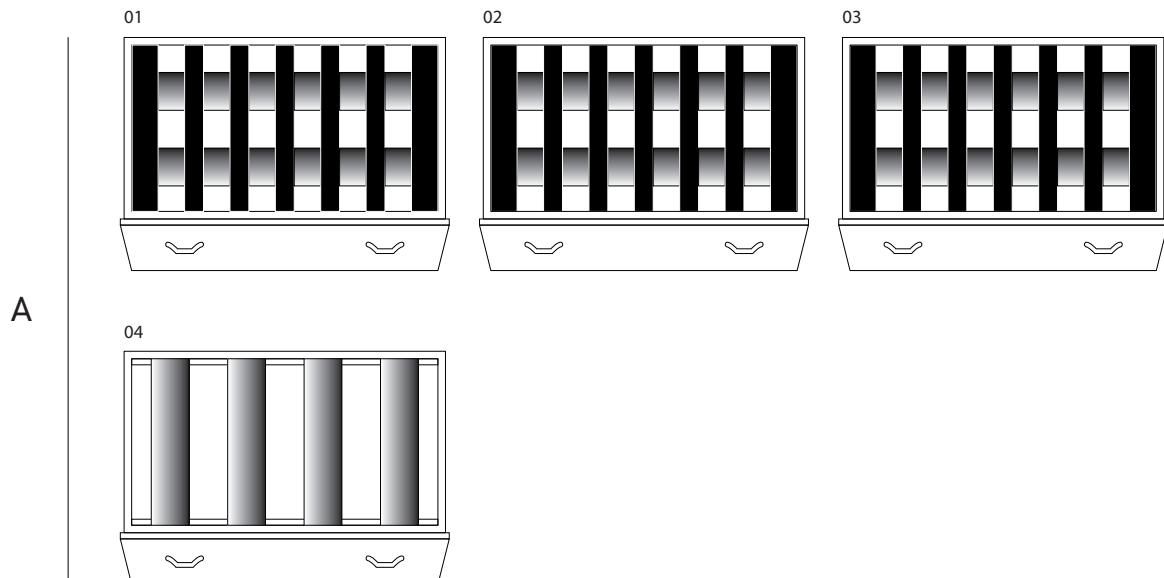

INSIDE DRAWERS