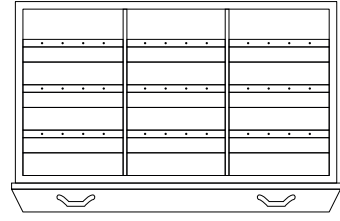

Armoire measures

cm. W63,5 x D41 x H155

Safe measures

cm. W55 x D33,5 x H130

List of modification

- Armoire in shiny cream bird's eye maple
- Outside handles modified (ref. 9616)
- Top of the armoire is fixed
- Safe varnished in shiny cream color
- Gold plated accessories
- Biometric opening
- Interior layout modified
- Front of drawers in shiny cream bird's eye maple
- Inside of drawers lined with cream ultrasuede (70003)
- Safe to be anchored to the wall with metal screws

INSIDE DRAWERS

B

05

06

07

08

09

10