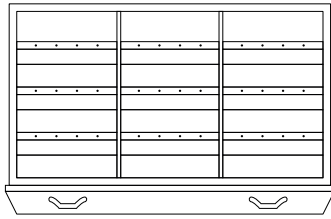

Armoire measures

cm. W63,5 x D41 x H155

Safe measures

cm. W55 x D33,5 x H130

List of modification

- Armoire in shiny cream bird's eye maple
- Outside handles modified (ref. 9616)
- Top of the armoire is fixed
- Safe varnished in shiny cream color
- Gold plated accessories
- Biometric opening
- Interior layout modified
- Front of drawers in shiny cream bird's eye maple
- Inside of drawers lined with cream ultrasuede (70003)
- Safe to be anchored to the wall with metal screws

INSIDE DRAWERS

B

05

06

07

08

09

10