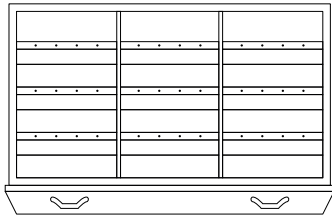

Armoire measures

cm. W63,5 x D41 x H155

Safe measures

cm. W55 x D33,5 x H130

List of modification

- Armoire in shiny cream bird's eye maple
- Outside handles modified (ref. 9616)
- Top of the armoire is fixed
- Safe varnished in shiny cream color
- Gold plated accessories
- Biometric opening
- Interior layout modified
- Front of drawers in shiny cream bird's eye maple
- Inside of drawers lined with cream ultrasuede (70003)
- Safe to be anchored to the wall with metal screws

INSIDE DRAWERS

B

05

06

07

08

09

10