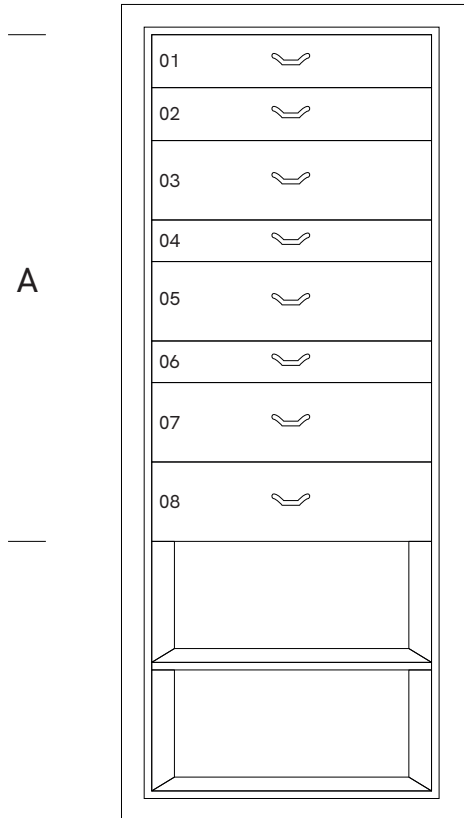

HAND THREADED
GOLD AND BEIGE LEATHER

Armoire measures

cm. W52 x D40 x H135

Safe measures

cm. W46 x D33,5 x H108

List of modification

- Armoire covered in gold and beige hand threaded leather
- Digital touch numeric keypad
- Gold plated accessories
- Front of drawers covered with white leather
- Inside of drawers lined with cream ultrasuede (70003)
- Safe to be anchored to the wall with metal screws

INSIDE DRAWERS