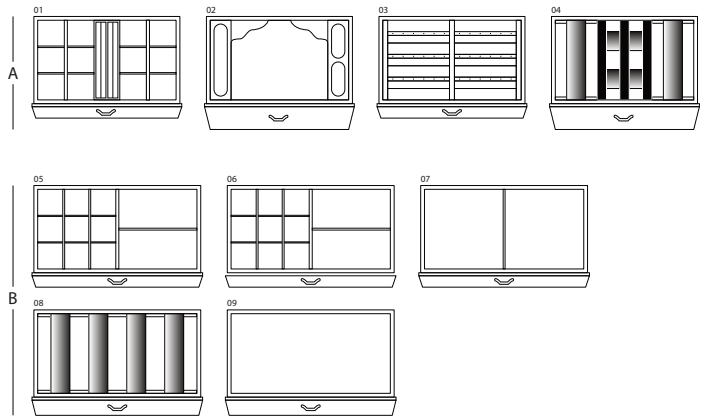

---

*Dim. cassaforte  
interna* cm. 55x33,5x53

---

## SPECIFICHE TECNICHE

**WINDER**

**DOUBLE**

**DOUBLE WINDER**