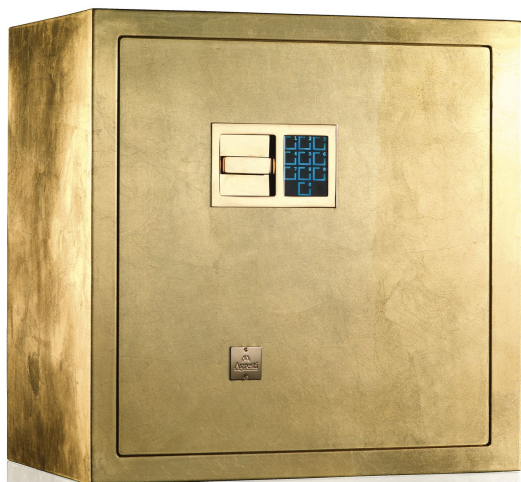

SEGRETO FOGLIA ORO

Armoured jewelry safe with pull out necklace bars. Shiny gold leaf steel. Inside drawers in matte briar, 24 karats gold plated brass accessories.

<i>Safe measurements</i>	cm. 55x33,5x53
--------------------------	----------------