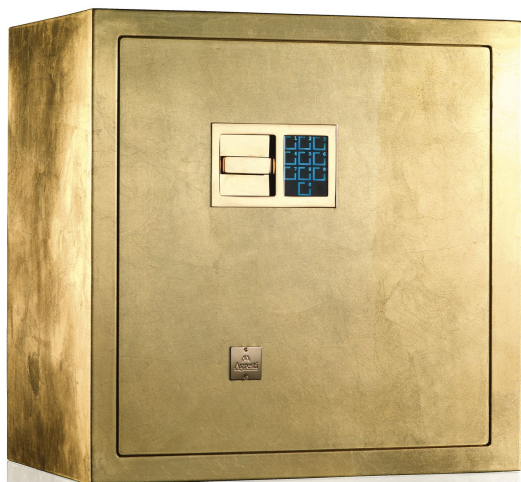

## SEGRETO FOGLIA ORO

Armoured jewelry safe with pull out necklace bars. Shiny gold leaf steel. Inside drawers in matte briar, 24 karats gold plated brass accessories.

---

<i>Safe measurements</i>	cm. 55x33,5x53
--------------------------	----------------

---

<i>Weight</i>	kg. 58
---------------	--------

---