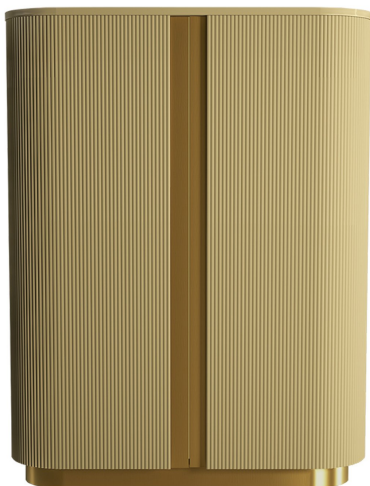

PENINSULA

Wavy wood bar cabinet with polished brass details. Two opening front doors and lid. Inside, marble top with compartments and set of crystal glasses. Mirror on the bottom. On the inside of the doors there are tempered glass shelves for glasses. It features a drawer with wine and bar accessories and a drawer dedicated to cigars, equipped with a hygrometer and two humidifiers. In the lower part, LIEBHERR air-conditioned cellar for 18 bottles of wine. Interior finishes in leather and polished brass. Internal LED lighting.

<i>Measures</i>	cm. W128,5 x D73 x H160
-----------------	-------------------------

<i>Weight</i>	kg. 180
---------------	---------

TECHNICAL SPECIFICATIONS