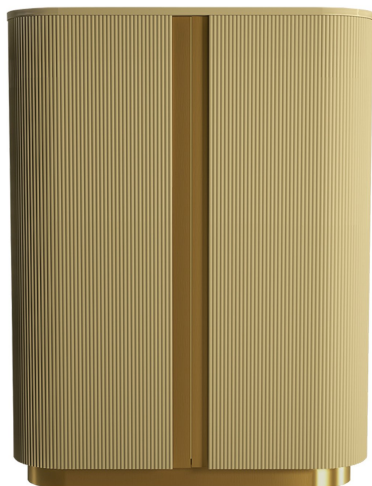

## PENINSULA

Wavy wood bar cabinet with polished brass details. Two opening front doors and lid. Inside, marble top with compartments and set of crystal glasses. Mirror on the bottom. On the inside of the doors there are tempered glass shelves for glasses. It features a drawer with wine and bar accessories and a drawer dedicated to cigars, equipped with a hygrometer and two humidifiers. In the lower part, LIEBHERR air-conditioned cellar for 18 bottles of wine. Interior finishes in leather and polished brass. Internal LED lighting.

---

<i>Measures</i>	cm. W128,5 x D73 x H160
-----------------	-------------------------

---

<i>Weight</i>	kg. 180
---------------	---------

---