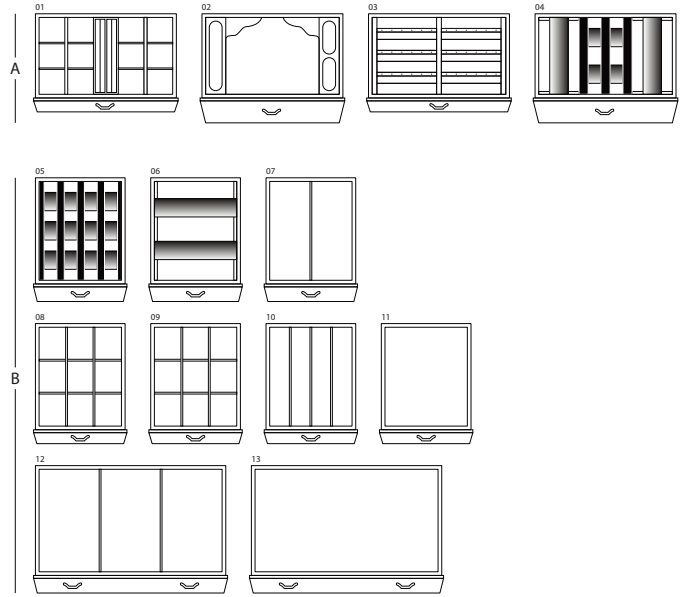

MAGIA RADICA

Armoured jewelry armoire in Briarwood and Mahogany, with safe inside. Matte nish. Gold plated accessories.

<i>Armoire measurements</i>	cm. 60x40x158,5
-----------------------------	-----------------

<i>Weight</i>	kg. 142
---------------	---------

<i>Safe internal measurements</i>	cm. 55x33,5x53
-----------------------------------	----------------

TECHNICAL SPECIFICATIONS

WINDER

DOUBLE

DOUBLE WINDER