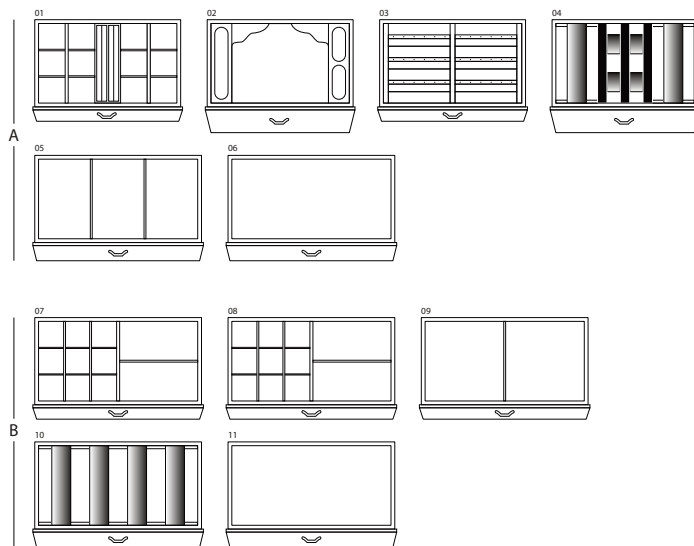

MAGIA RADICA

Armoured jewelry armoire in Briarwood and Mahogany, with safe inside. Matte nish. Gold plated accessories.

<i>Armoire measurements</i>	cm. 60x40x158,5
-----------------------------	-----------------

<i>Weight</i>	kg. 142
---------------	---------

<i>Safe internal measurements</i>	cm. 55x33,5x53
-----------------------------------	----------------

TECHNICAL SPECIFICATIONS

WINDER

DOUBLE

DOUBLE WINDER