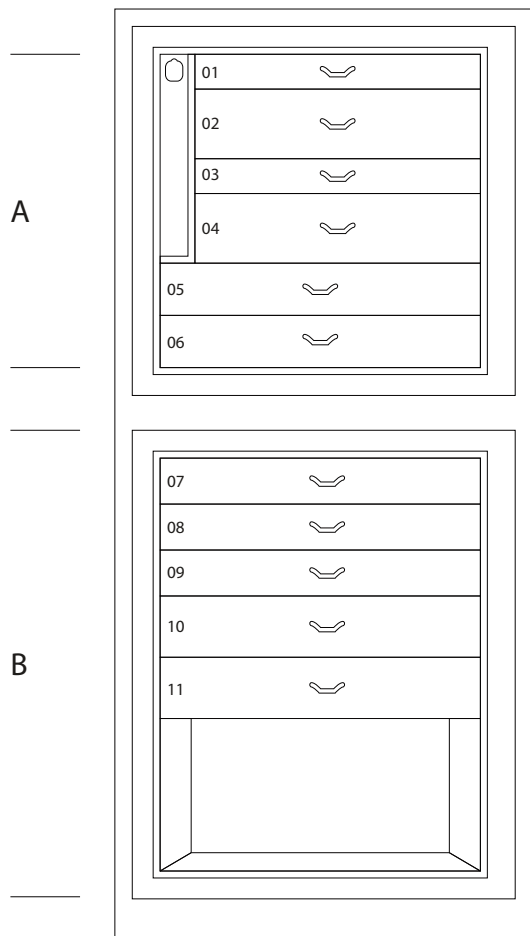

MAGIA RADICA

Armoured jewelry armoire in Briarwood and Mahogany, with safe inside. Matte nish. Gold plated accessories.

<i>Armoire measurements</i>	cm. 60x40x158,5
-----------------------------	-----------------

<i>Weight</i>	kg. 142
---------------	---------

<i>Safe internal measurements</i>	cm. 55x33,5x53
-----------------------------------	----------------

TECHNICAL SPECIFICATIONS

WINDER

DOUBLE

DOUBLE WINDER