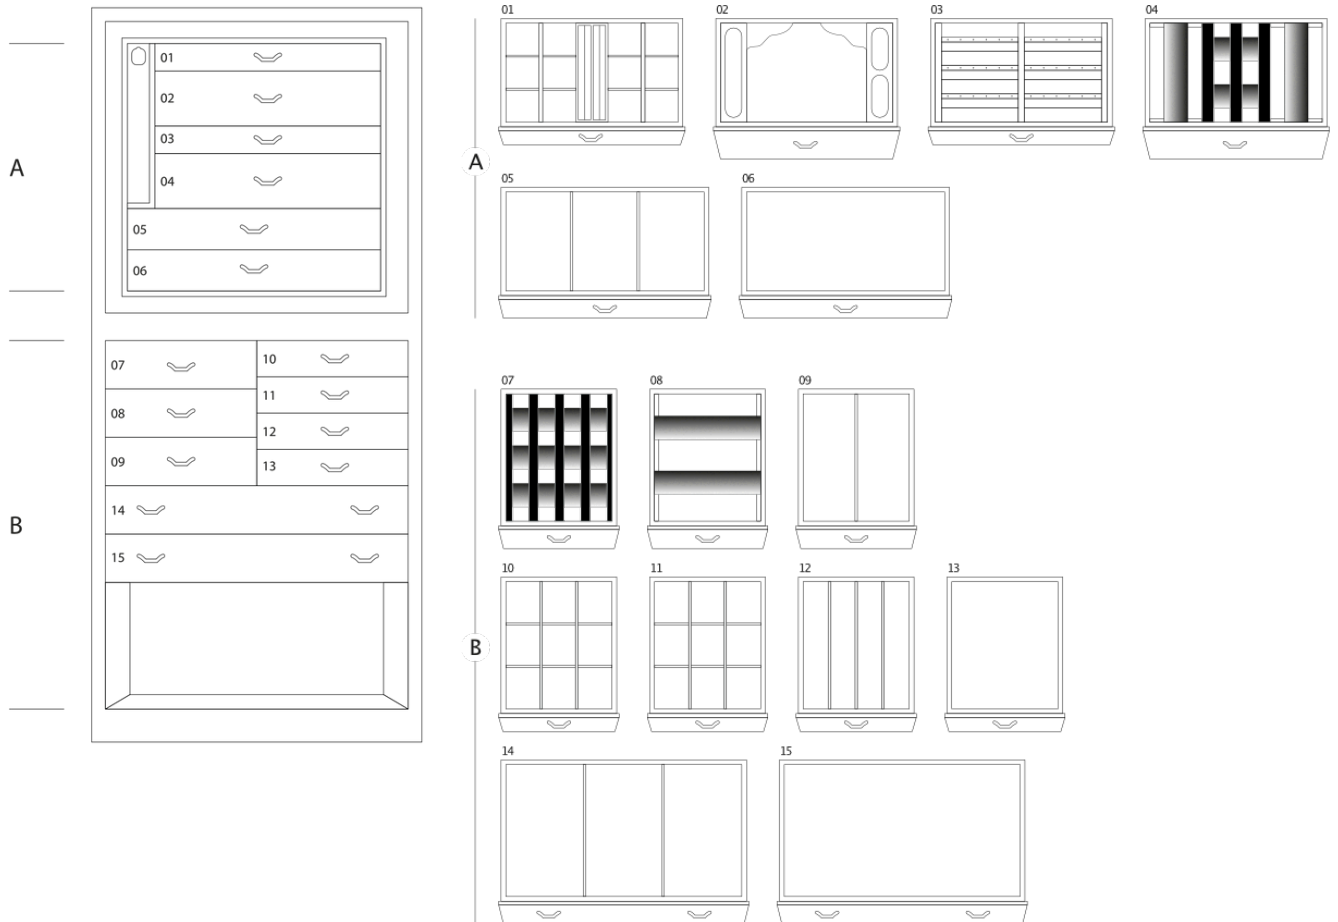

MAGIA RADICA

Armoured jewelry armoire in Briarwood and Mahogany, with safe inside. Matte nish. Gold plated accessories.

<i>Armoire measurements</i>	cm. 60x40x158,5
-----------------------------	-----------------

<i>Weight</i>	kg. 142
---------------	---------

<i>Safe internal measurements</i>	cm. 55x33,5x53
-----------------------------------	----------------

TECHNICAL SPECIFICATIONS

WINDER

DOUBLE

DOUBLE WINDER