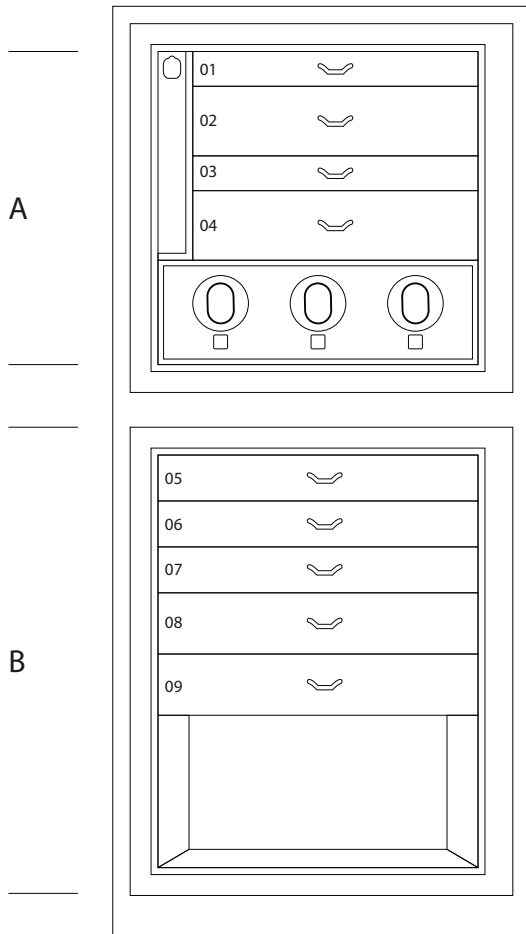

## MAGIA RADICA

Armoured jewelry armoire in Briarwood and Mahogany, with safe inside. Matte nish. Gold plated accessories.

---

<i>Armoire measurements</i>	cm. 60x40x158,5
---------------------------------	-----------------

---

<i>Weight</i>	kg. 142
---------------	---------

---

<i>Safe internal measurements</i>	cm. 55x33,5x53
---------------------------------------	----------------

---

## TECHNICAL SPECIFICATIONS

**WINDER**

**DOUBLE**

**DOUBLE WINDER**