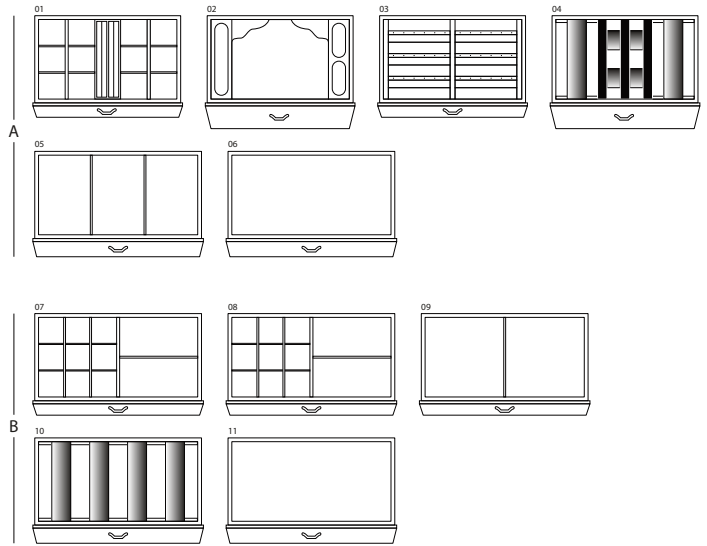

MAGIA RADICA

Armoured jewelry armoire in Briarwood and Mahogany, with safe inside. Matte nish. Gold plated accessories.

<i>Armoire measurements</i>	cm. 60x40x158,5
-----------------------------	-----------------

<i>Weight</i>	kg. 142
---------------	---------

<i>Safe internal measurements</i>	cm. 55x33,5x53
-----------------------------------	----------------

TECHNICAL SPECIFICATIONS

WINDER

DOUBLE

DOUBLE WINDER