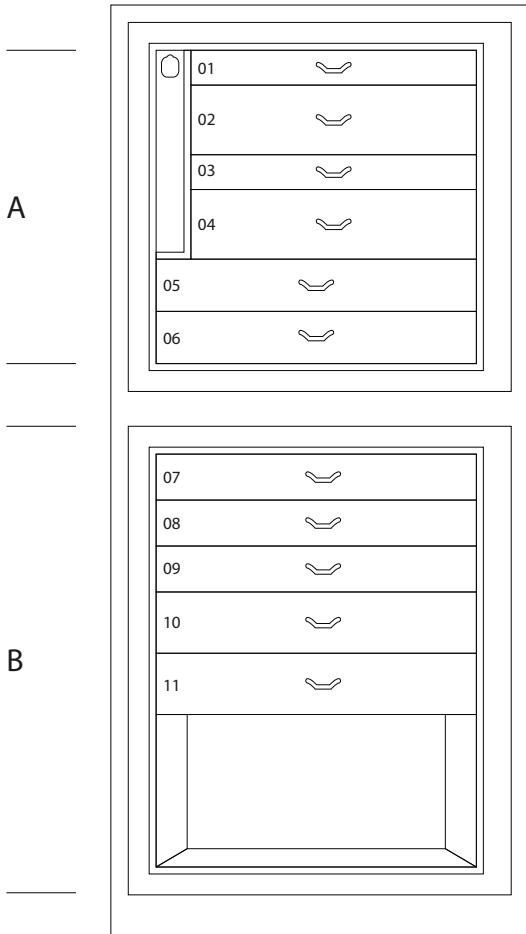

MAGIA RADICA

Armoured jewelry armoire in Briarwood and Mahogany, with safe inside. Matte nish. Gold plated accessories.

<i>Armoire measurements</i>	cm. 60x40x158,5
-----------------------------	-----------------

<i>Weight</i>	kg. 142
---------------	---------

<i>Safe internal measurements</i>	cm. 55x33,5x53
-----------------------------------	----------------

TECHNICAL SPECIFICATIONS

WINDER

DOUBLE

DOUBLE WINDER