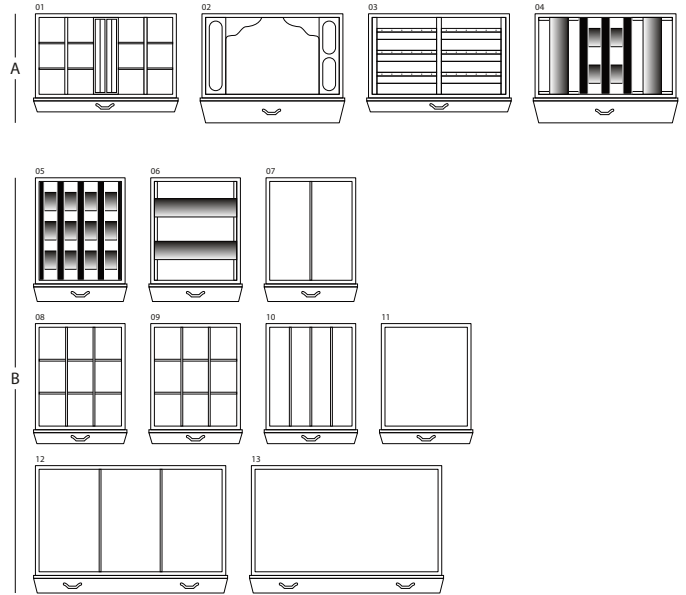

MAGIA RADICA

Armoured jewelry armoire in Briarwood and Mahogany, with safe inside. Matte nish. Gold plated accessories.

<i>Armoire measurements</i>	cm. 60x40x158,5
-----------------------------	-----------------

<i>Weight</i>	kg. 142
---------------	---------

<i>Safe internal measurements</i>	cm. 55x33,5x53
-----------------------------------	----------------

TECHNICAL SPECIFICATIONS

WINDER

DOUBLE

DOUBLE WINDER