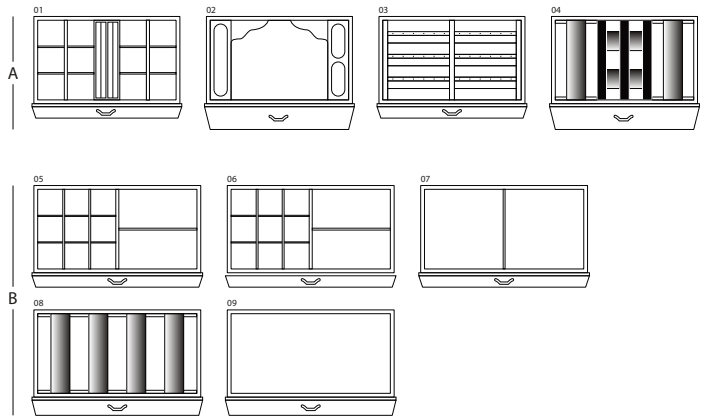

## MAGIA RADICA

Armoured jewelry armoire in Briarwood and Mahogany, with safe inside. Matte nish. Gold plated accessories.

---

<i>Armoire measurements</i>	cm. 60x40x158,5
---------------------------------	-----------------

---

<i>Weight</i>	kg. 142
---------------	---------

---

<i>Safe internal measurements</i>	cm. 55x33,5x53
---------------------------------------	----------------

---

## TECHNICAL SPECIFICATIONS

**WINDER**

**DOUBLE**

**DOUBLE WINDER**