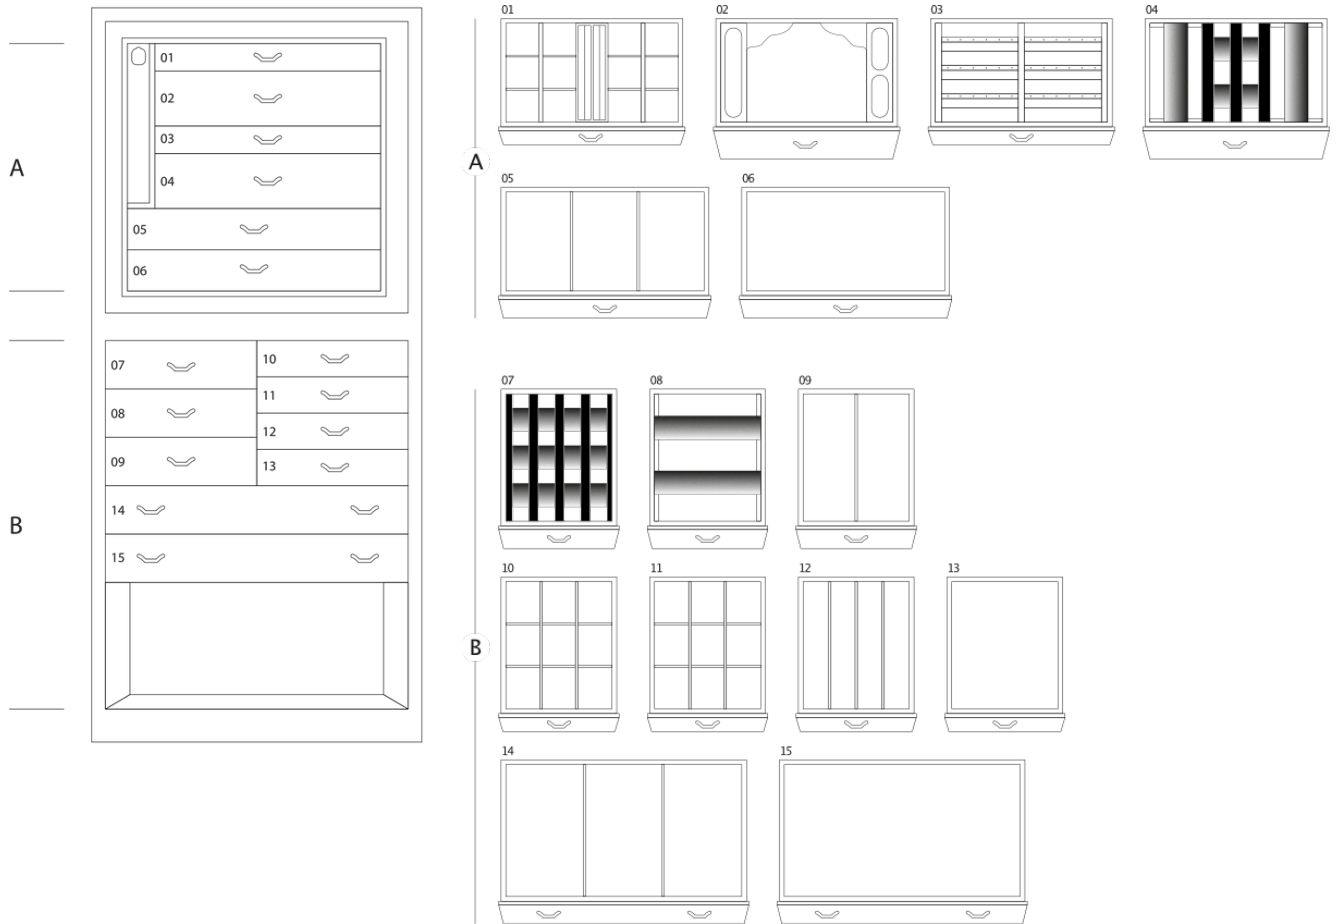

MAGIA RADICA

Armoured jewelry armoire in Briarwood and Mahogany, with safe inside. Matte nish. Gold plated accessories.

<i>Armoire measurements</i>	cm. 60x40x158,5
-----------------------------	-----------------

<i>Weight</i>	kg. 142
---------------	---------

<i>Safe internal measurements</i>	cm. 55x33,5x53
-----------------------------------	----------------

TECHNICAL SPECIFICATIONS

WINDER

DOUBLE

DOUBLE WINDER