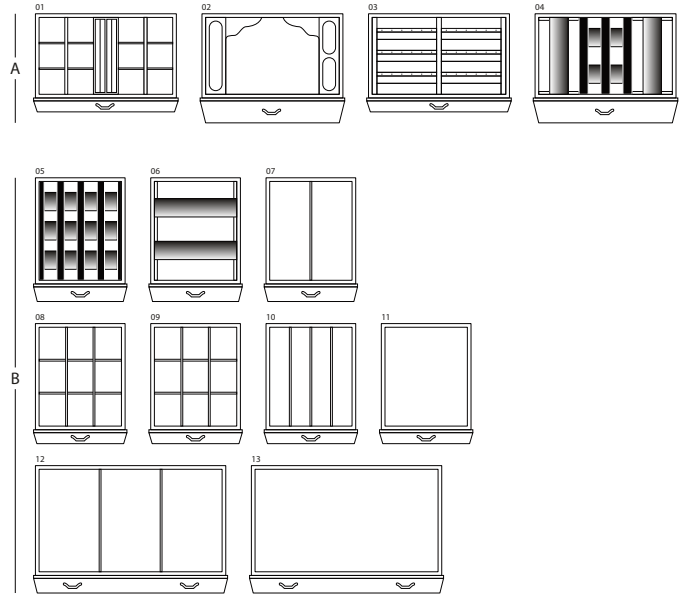

## MAGIA RADICA

Armoured jewelry armoire in Briarwood and Mahogany, with safe inside. Matte nish. Gold plated accessories.

---

<i>Armoire measurements</i>	cm. 60x40x158,5
---------------------------------	-----------------

---

<i>Weight</i>	kg. 142
---------------	---------

---

<i>Safe internal measurements</i>	cm. 55x33,5x53
---------------------------------------	----------------

---

## TECHNICAL SPECIFICATIONS

**WINDER**

**DOUBLE**

**DOUBLE WINDER**