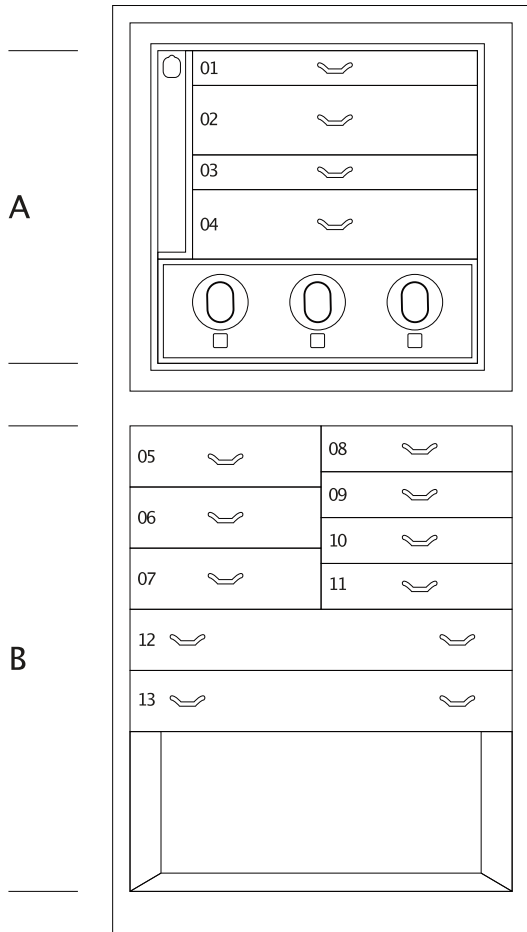

## MAGIA RADICA

Armoured jewelry armoire in Briarwood and Mahogany, with safe inside. Matte nish. Gold plated accessories.

---

<i>Armoire measurements</i>	cm. 60x40x158,5
---------------------------------	-----------------

---

<i>Weight</i>	kg. 142
---------------	---------

---

<i>Safe internal measurements</i>	cm. 55x33,5x53
---------------------------------------	----------------

---

## TECHNICAL SPECIFICATIONS

**WINDER**

**DOUBLE**

**DOUBLE WINDER**