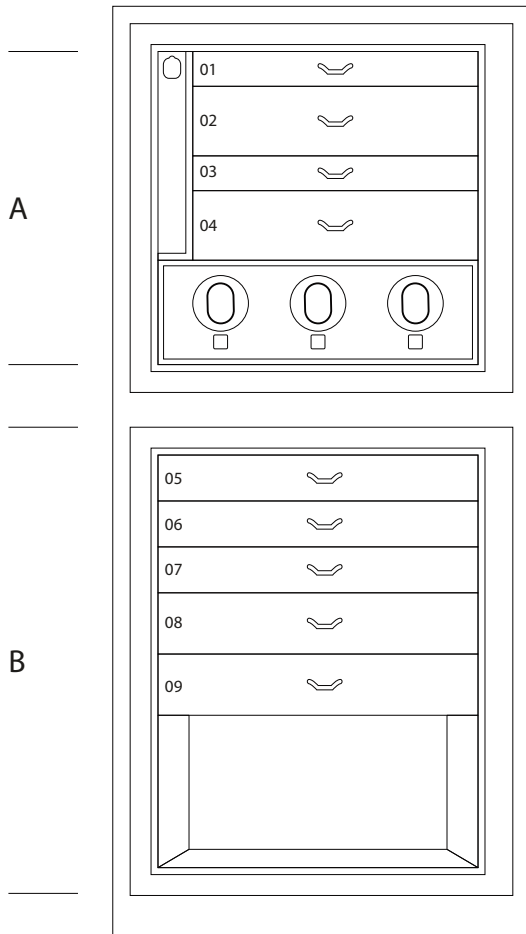

MAGIA RADICA

Armoured jewelry armoire in Briarwood and Mahogany, with safe inside. Matte nish. Gold plated accessories.

<i>Armoire measurements</i>	cm. 60x40x158,5
-----------------------------	-----------------

<i>Weight</i>	kg. 142
---------------	---------

<i>Safe internal measurements</i>	cm. 55x33,5x53
-----------------------------------	----------------

TECHNICAL SPECIFICATIONS

WINDER

DOUBLE

DOUBLE WINDER