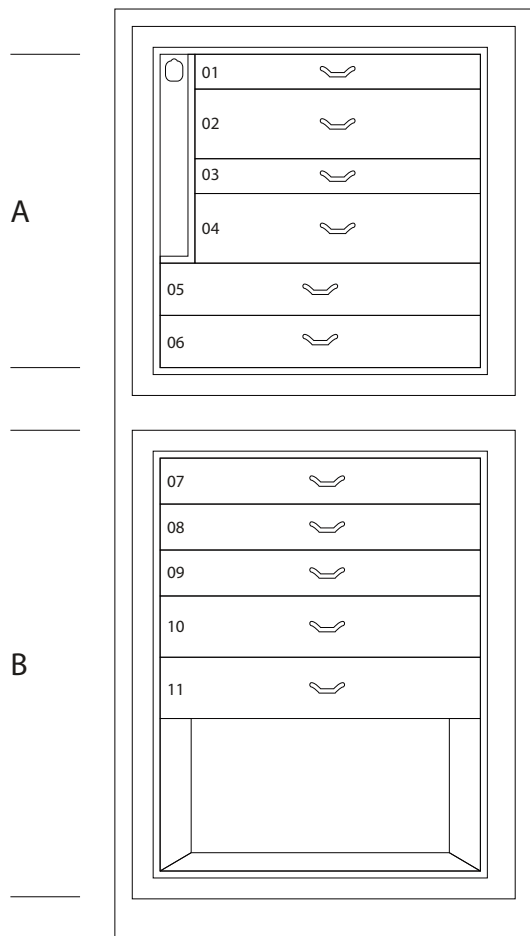

## MAGIA RADICA

Armoured jewelry armoire in Briarwood and Mahogany, with safe inside. Matte nish. Gold plated accessories.

---

<i>Armoire measurements</i>	cm. 60x40x158,5
---------------------------------	-----------------

---

<i>Weight</i>	kg. 142
---------------	---------

---

<i>Safe internal measurements</i>	cm. 55x33,5x53
---------------------------------------	----------------

---

## TECHNICAL SPECIFICATIONS

**WINDER**

**DOUBLE**

**DOUBLE WINDER**