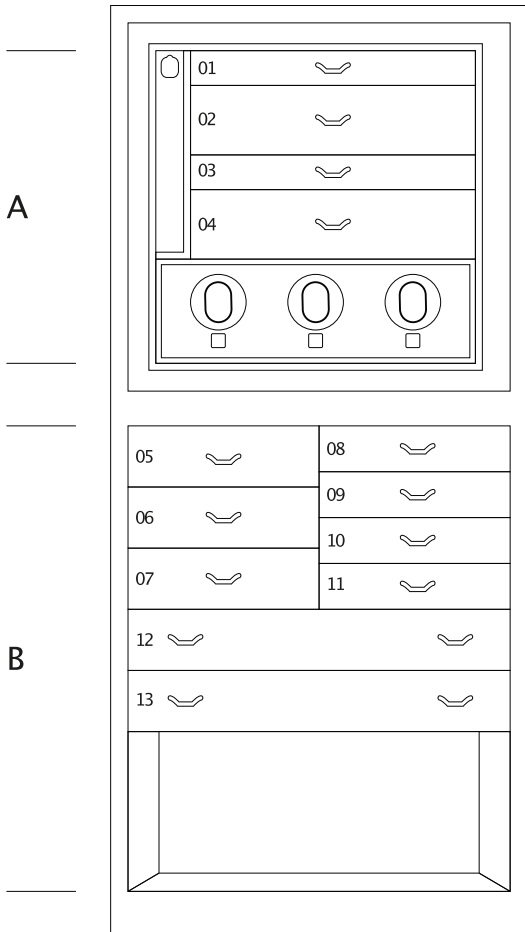

MAGIA RADICA

Armoured jewelry armoire in Briarwood and Mahogany, with safe inside. Matte nish. Gold plated accessories.

<i>Armoire measurements</i>	cm. 60x40x158,5
-----------------------------	-----------------

<i>Weight</i>	kg. 142
---------------	---------

<i>Safe internal measurements</i>	cm. 55x33,5x53
-----------------------------------	----------------

TECHNICAL SPECIFICATIONS

WINDER

DOUBLE

DOUBLE WINDER