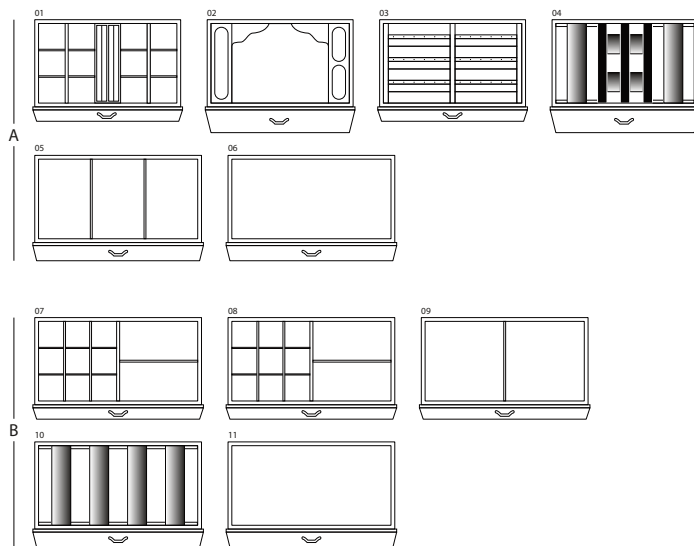

## MAGIA RADICA

Armoured jewelry armoire in Briarwood and Mahogany, with safe inside. Matte nish. Gold plated accessories.

---

<i>Armoire measurements</i>	cm. 60x40x158,5
---------------------------------	-----------------

---

<i>Weight</i>	kg. 142
---------------	---------

---

<i>Safe internal measurements</i>	cm. 55x33,5x53
---------------------------------------	----------------

---

## TECHNICAL SPECIFICATIONS

**WINDER**

**DOUBLE**

**DOUBLE WINDER**