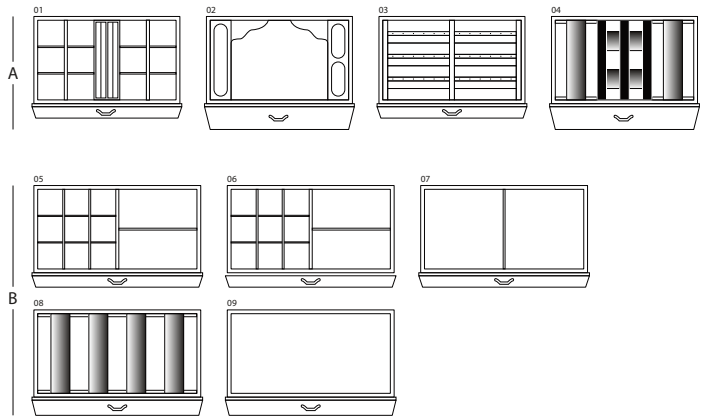

MAGIA RADICA

Armoured jewelry armoire in Briarwood and Mahogany, with safe inside. Matte nish. Gold plated accessories.

<i>Armoire measurements</i>	cm. 60x40x158,5
-----------------------------	-----------------

<i>Weight</i>	kg. 142
---------------	---------

<i>Safe internal measurements</i>	cm. 55x33,5x53
-----------------------------------	----------------

TECHNICAL SPECIFICATIONS

WINDER

DOUBLE

DOUBLE WINDER