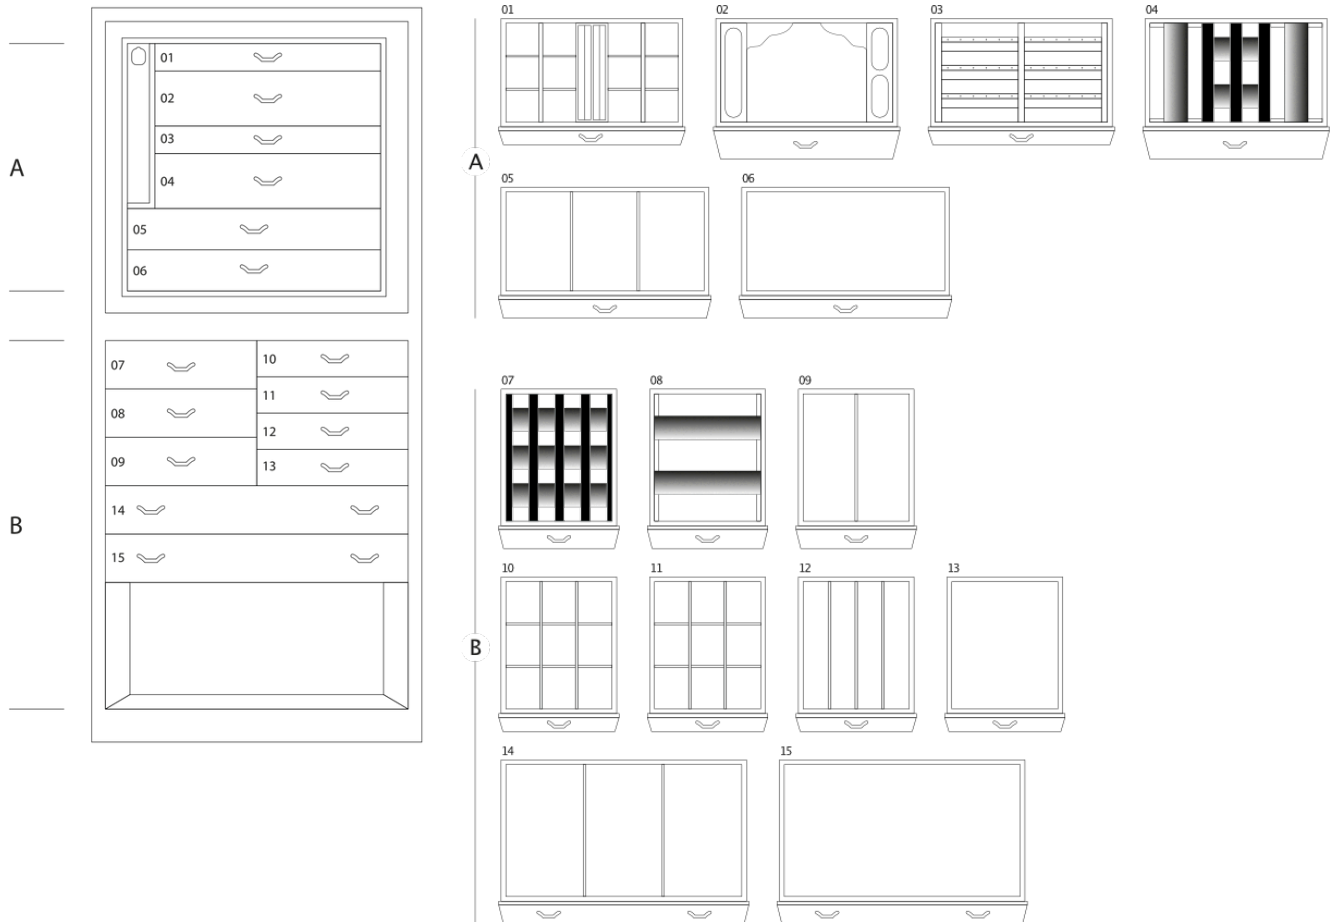

## MAGIA RADICA

Armoured jewelry armoire in Briarwood and Mahogany, with safe inside. Matte nish. Gold plated accessories.

---

<i>Armoire measurements</i>	cm. 60x40x158,5
---------------------------------	-----------------

---

<i>Weight</i>	kg. 142
---------------	---------

---

<i>Safe internal measurements</i>	cm. 55x33,5x53
---------------------------------------	----------------

---

## TECHNICAL SPECIFICATIONS

**WINDER**

**DOUBLE**

**DOUBLE WINDER**