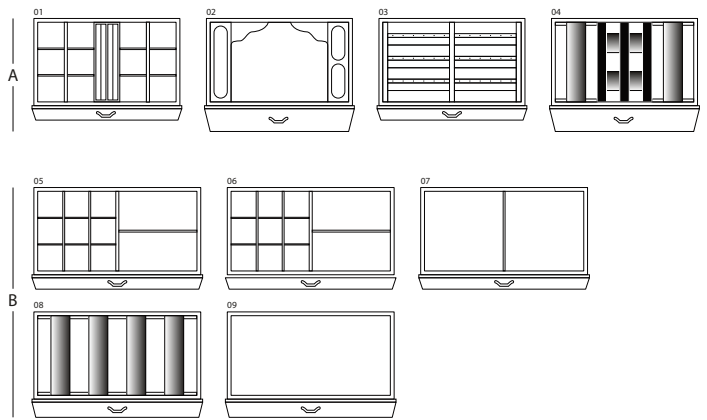

## MAGIA ARTICO

Armoured jewelry armoire in polished white Bird's eye Maple with safe inside. Gold plated accessories.

---

<i>Armoire measurements</i>	cm. 60x40x158,5
-----------------------------	-----------------

---

<i>Weight</i>	kg. 142
---------------	---------

---

<i>Safe internal measurements</i>	cm. 55x33,5x53
-----------------------------------	----------------

---

## TECHNICAL SPECIFICATIONS

**WINDER**

**DOUBLE**

**DOUBLE WINDER**