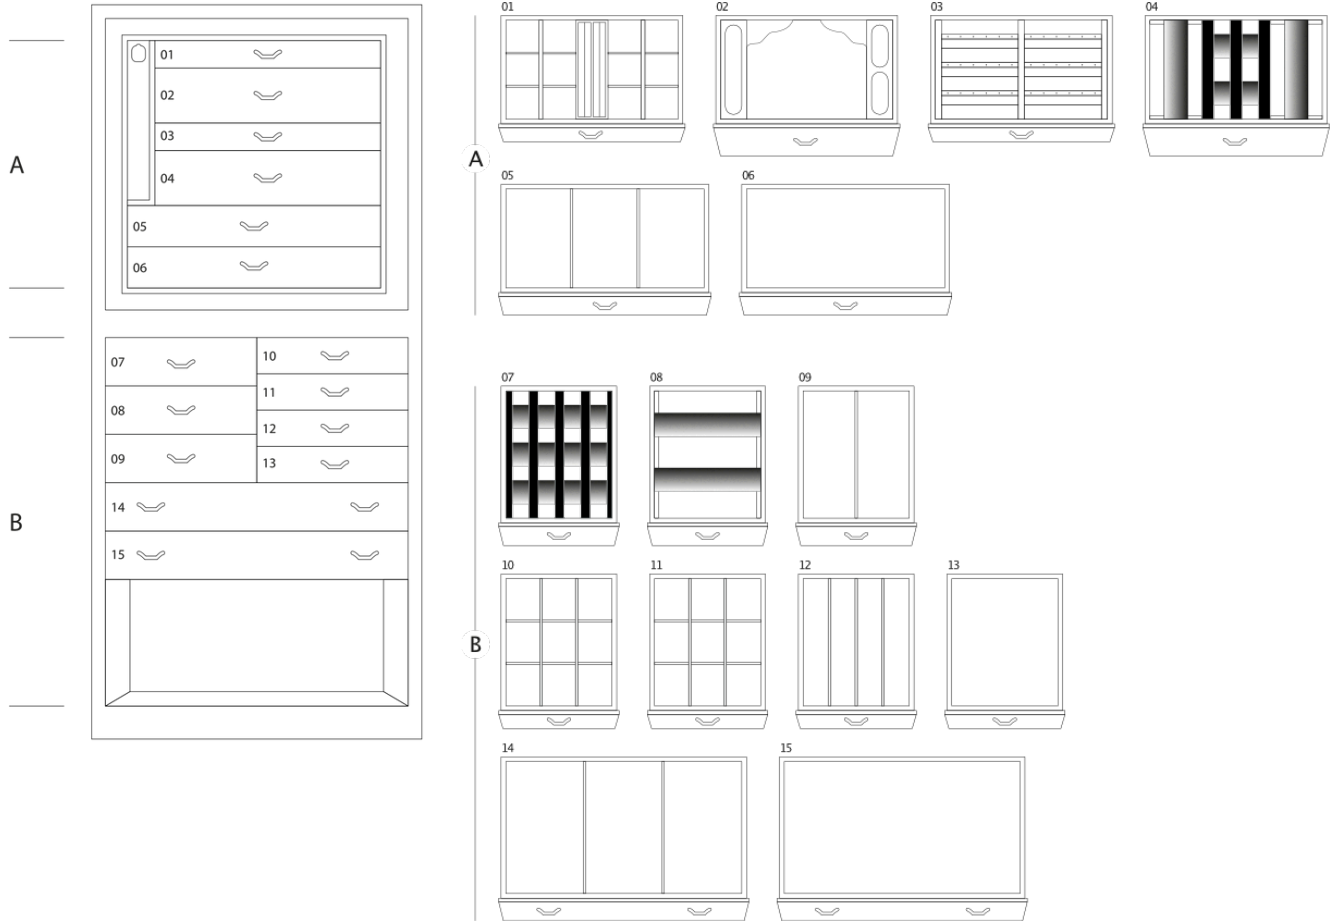

## MAGIA ARTICO

Armoured jewelry armoire in polished white Bird's eye Maple with safe inside. Gold plated accessories.

---

<i>Armoire measurements</i>	cm. 60x40x158,5
-----------------------------	-----------------

---

<i>Weight</i>	kg. 142
---------------	---------

---

<i>Safe internal measurements</i>	cm. 55x33,5x53
-----------------------------------	----------------

---

## TECHNICAL SPECIFICATIONS

**WINDER**

**DOUBLE**

**DOUBLE WINDER**