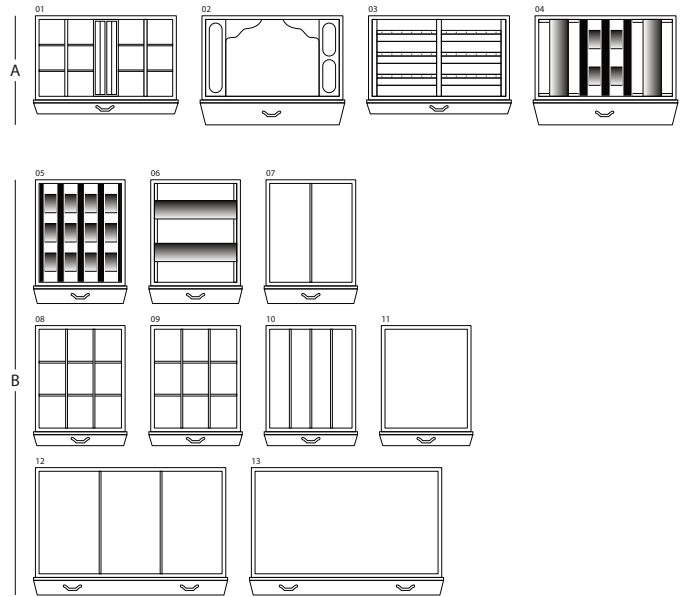

MAGIA ARTICO

Armoured jewelry armoire in polished white Bird's eye Maple with safe inside. Gold plated accessories.

<i>Armoire measurements</i>	cm. 60x40x158,5
-----------------------------	-----------------

<i>Weight</i>	kg. 142
---------------	---------

<i>Safe internal measurements</i>	cm. 55x33,5x53
-----------------------------------	----------------

TECHNICAL SPECIFICATIONS

WINDER

DOUBLE

DOUBLE WINDER