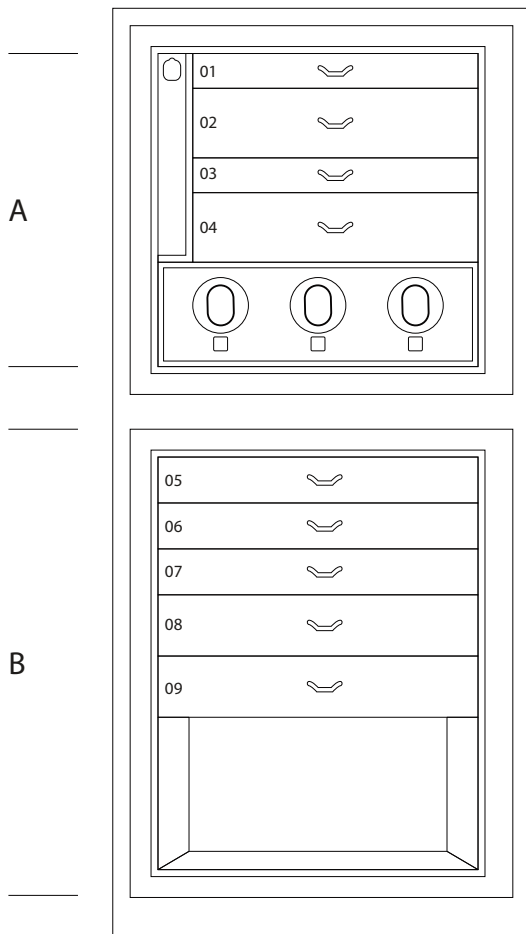

## MAGIA ARTICO

Armoured jewelry armoire in polished white Bird's eye Maple with safe inside. Gold plated accessories.

---

<i>Armoire measurements</i>	cm. 60x40x158,5
-----------------------------	-----------------

---

<i>Weight</i>	kg. 142
---------------	---------

---

<i>Safe internal measurements</i>	cm. 55x33,5x53
-----------------------------------	----------------

---

## TECHNICAL SPECIFICATIONS

**WINDER**

**DOUBLE**

**DOUBLE WINDER**