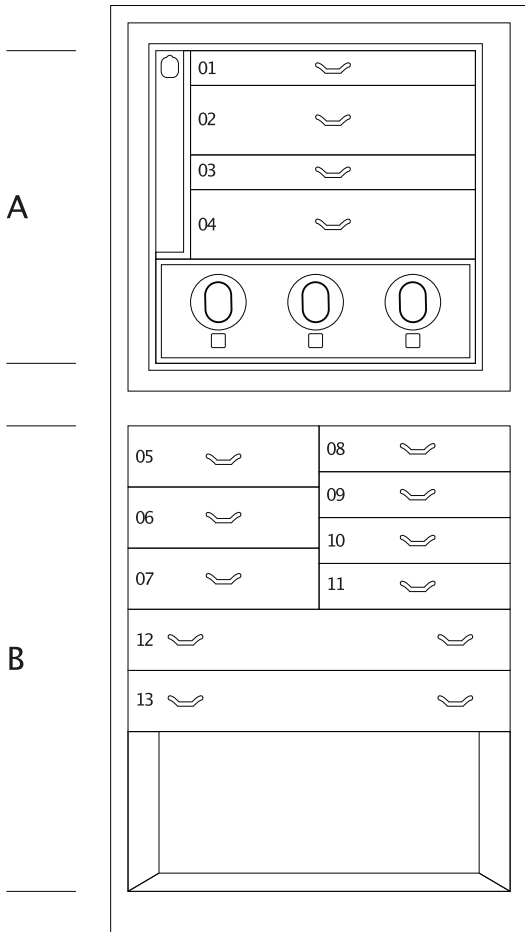

## MAGIA ARTICO

Armoured jewelry armoire in polished white Bird's eye Maple with safe inside. Gold plated accessories.

---

<i>Armoire measurements</i>	cm. 60x40x158,5
-----------------------------	-----------------

---

<i>Weight</i>	kg. 142
---------------	---------

---

<i>Safe internal measurements</i>	cm. 55x33,5x53
-----------------------------------	----------------

---

## TECHNICAL SPECIFICATIONS

**WINDER**

**DOUBLE**

**DOUBLE WINDER**