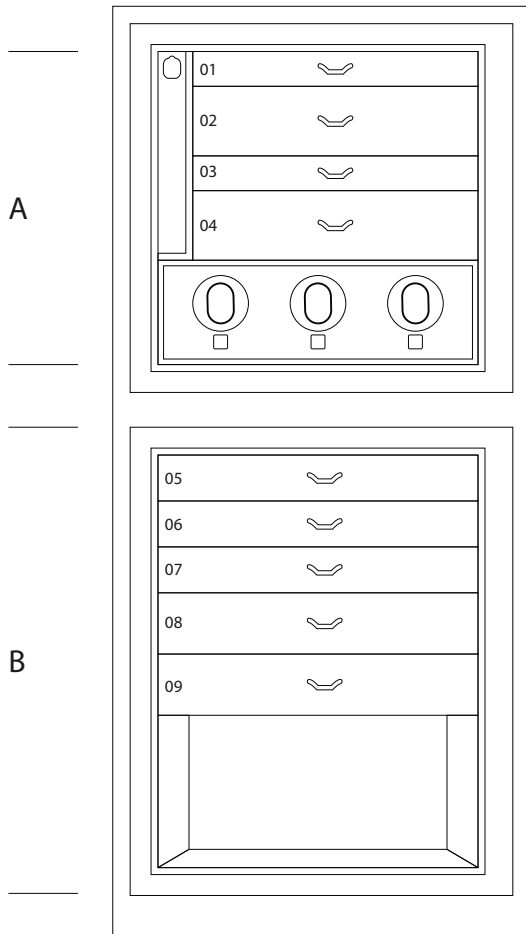

## MAGIA ARTICO

Armoured jewelry armoire in polished white Bird's eye Maple with safe inside. Gold plated accessories.

---

<i>Armoire measurements</i>	cm. 60x40x158,5
-----------------------------	-----------------

---

<i>Weight</i>	kg. 142
---------------	---------

---

<i>Safe internal measurements</i>	cm. 55x33,5x53
-----------------------------------	----------------

---

## TECHNICAL SPECIFICATIONS

**WINDER**

**DOUBLE**

**DOUBLE WINDER**