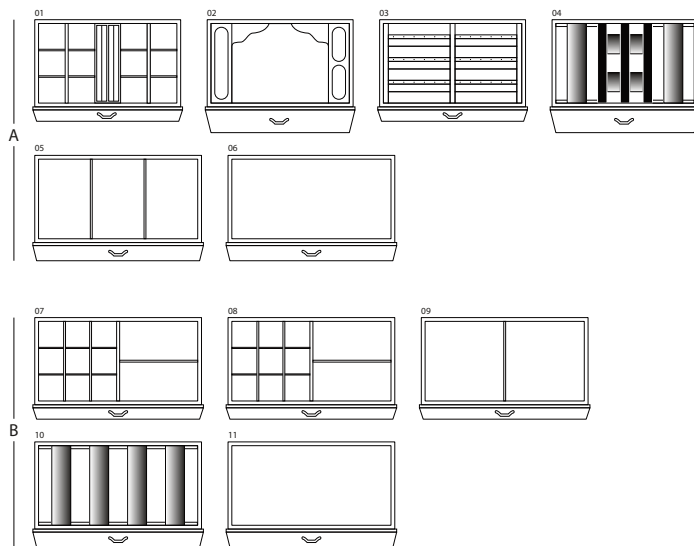

MAGIA ARTICO

Armoured jewelry armoire in polished white Bird's eye Maple with safe inside. Gold plated accessories.

<i>Armoire measurements</i>	cm. 60x40x158,5
-----------------------------	-----------------

<i>Weight</i>	kg. 142
---------------	---------

<i>Safe internal measurements</i>	cm. 55x33,5x53
-----------------------------------	----------------

TECHNICAL SPECIFICATIONS

WINDER

DOUBLE

DOUBLE WINDER