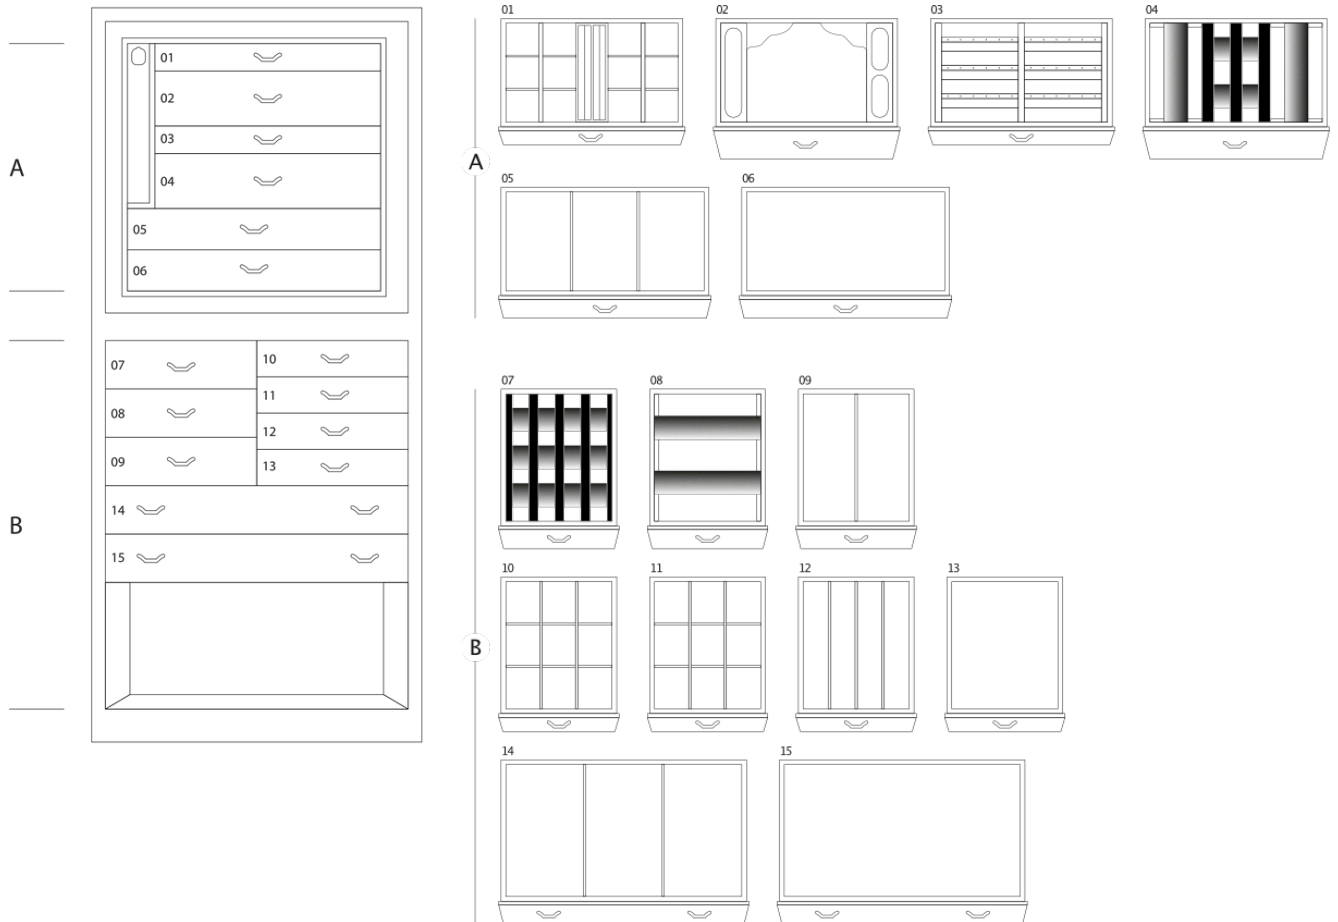

## MAGIA ARTICO

Armoured jewelry armoire in polished white Bird's eye Maple with safe inside. Gold plated accessories.

---

<i>Armoire measurements</i>	cm. 60x40x158,5
-----------------------------	-----------------

---

<i>Weight</i>	kg. 142
---------------	---------

---

<i>Safe internal measurements</i>	cm. 55x33,5x53
-----------------------------------	----------------

---

## TECHNICAL SPECIFICATIONS

**WINDER**

**DOUBLE**

**DOUBLE WINDER**