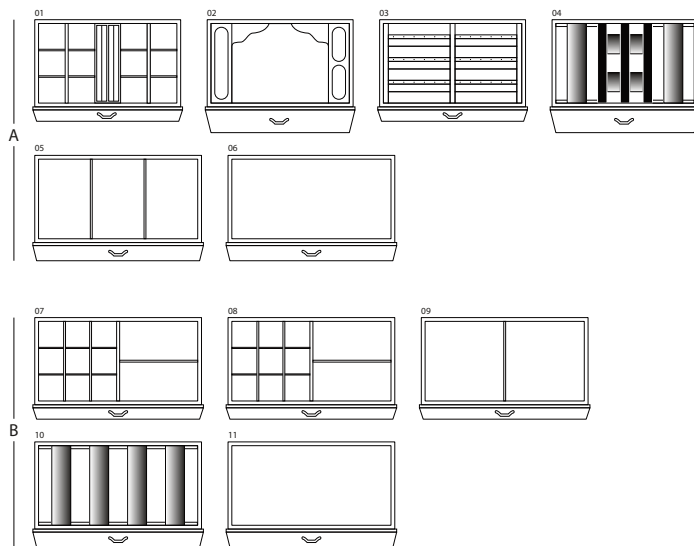

## MAGIA ARTICO

Armoured jewelry armoire in polished white Bird's eye Maple with safe inside. Gold plated accessories.

---

<i>Armoire measurements</i>	cm. 60x40x158,5
-----------------------------	-----------------

---

<i>Weight</i>	kg. 142
---------------	---------

---

<i>Safe internal measurements</i>	cm. 55x33,5x53
-----------------------------------	----------------

---

## TECHNICAL SPECIFICATIONS

**WINDER**

**DOUBLE**

**DOUBLE WINDER**