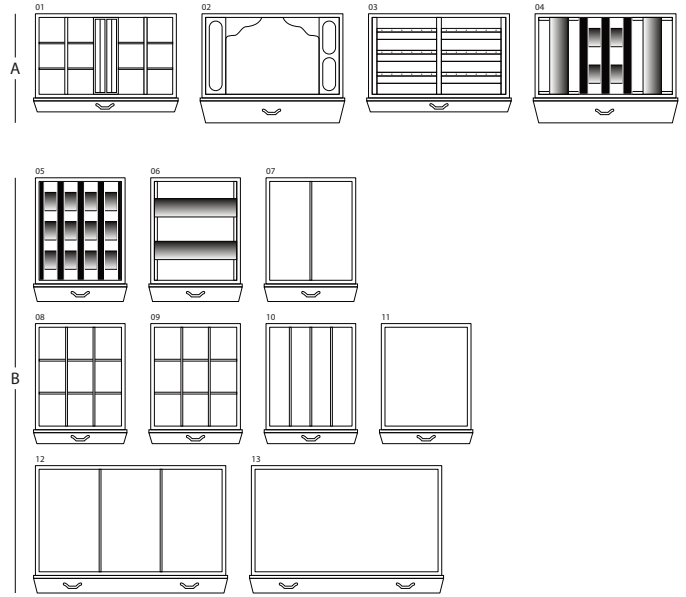

## MAGIA ARTICO

Armoured jewelry armoire in polished white Bird's eye Maple with safe inside. Gold plated accessories.

---

<i>Armoire measurements</i>	cm. 60x40x158,5
-----------------------------	-----------------

---

<i>Weight</i>	kg. 142
---------------	---------

---

<i>Safe internal measurements</i>	cm. 55x33,5x53
-----------------------------------	----------------

---

## TECHNICAL SPECIFICATIONS

**WINDER**

**DOUBLE**

**DOUBLE WINDER**