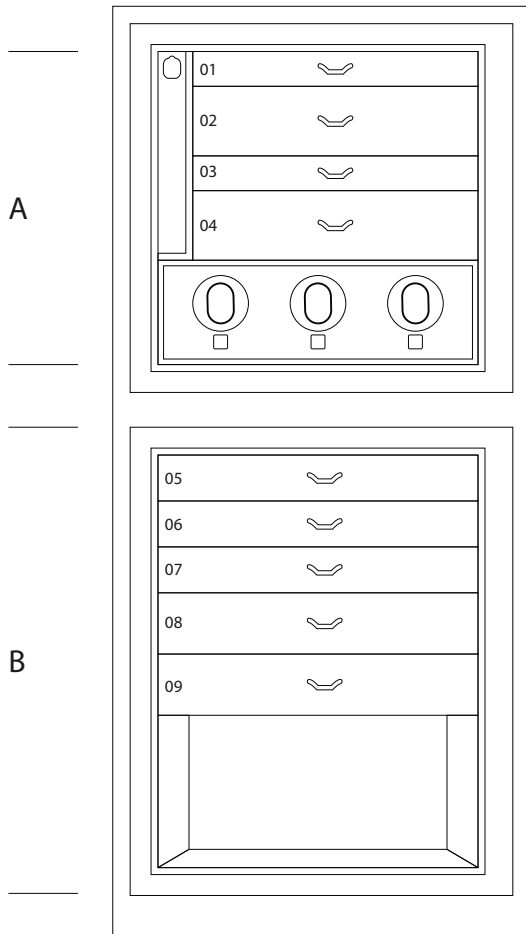

MAGIA ARTICO

Armoured jewelry armoire in polished white Bird's eye Maple with safe inside. Gold plated accessories.

<i>Armoire measurements</i>	cm. 60x40x158,5
-----------------------------	-----------------

<i>Weight</i>	kg. 142
---------------	---------

<i>Safe internal measurements</i>	cm. 55x33,5x53
-----------------------------------	----------------

TECHNICAL SPECIFICATIONS

WINDER

DOUBLE

DOUBLE WINDER