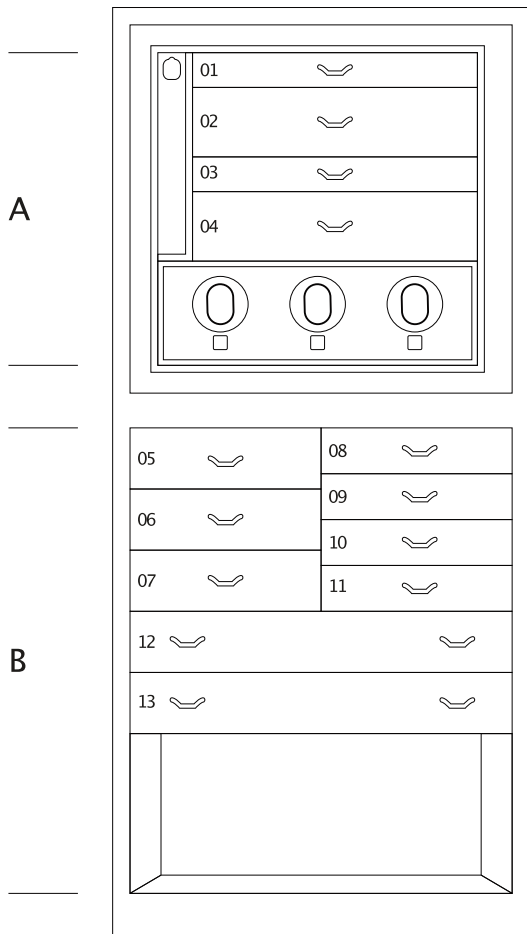

MAGIA ARTICO

Armoured jewelry armoire in polished white Bird's eye Maple with safe inside. Gold plated accessories.

<i>Armoire measurements</i>	cm. 60x40x158,5
-----------------------------	-----------------

<i>Weight</i>	kg. 142
---------------	---------

<i>Safe internal measurements</i>	cm. 55x33,5x53
-----------------------------------	----------------

TECHNICAL SPECIFICATIONS

WINDER

DOUBLE

DOUBLE WINDER