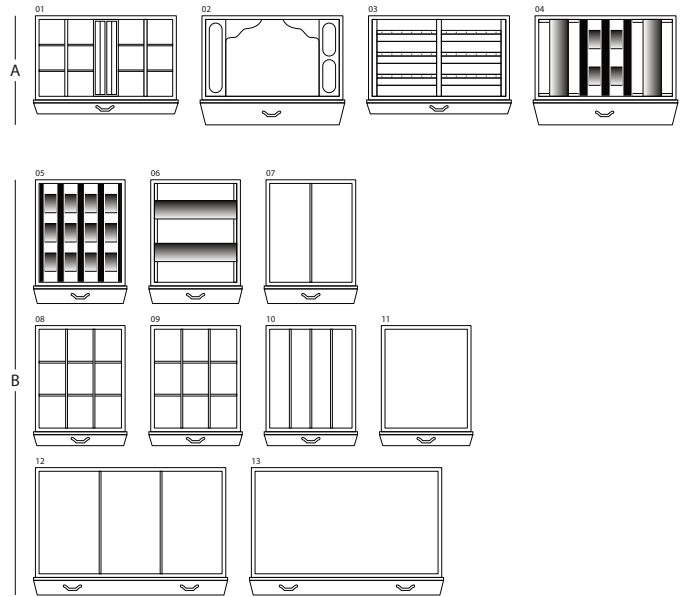

## MAGIA ARTICO

Armoured jewelry armoire in polished white Bird's eye Maple with safe inside. Gold plated accessories.

---

<i>Armoire measurements</i>	cm. 60x40x158,5
-----------------------------	-----------------

---

<i>Weight</i>	kg. 142
---------------	---------

---

<i>Safe internal measurements</i>	cm. 55x33,5x53
-----------------------------------	----------------

---

## TECHNICAL SPECIFICATIONS

**WINDER**

**DOUBLE**

**DOUBLE WINDER**