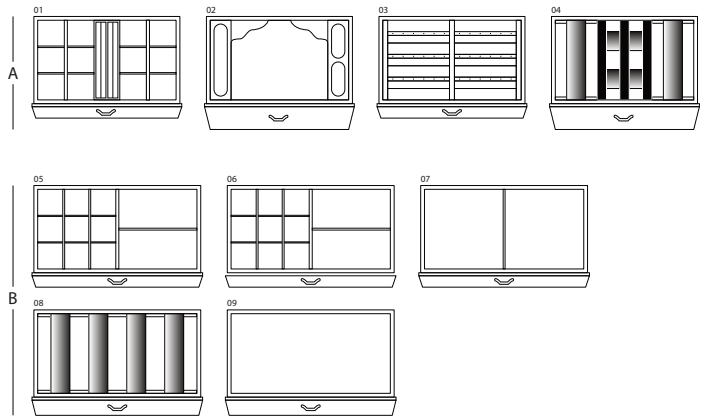

## MAGIA ARTICO

Armoured jewelry armoire in polished white Bird's eye Maple with safe inside. Gold plated accessories.

---

<i>Armoire measurements</i>	cm. 60x40x158,5
-----------------------------	-----------------

---

<i>Weight</i>	kg. 142
---------------	---------

---

<i>Safe internal measurements</i>	cm. 55x33,5x53
-----------------------------------	----------------

---

## TECHNICAL SPECIFICATIONS

**WINDER**

**DOUBLE**

**DOUBLE WINDER**