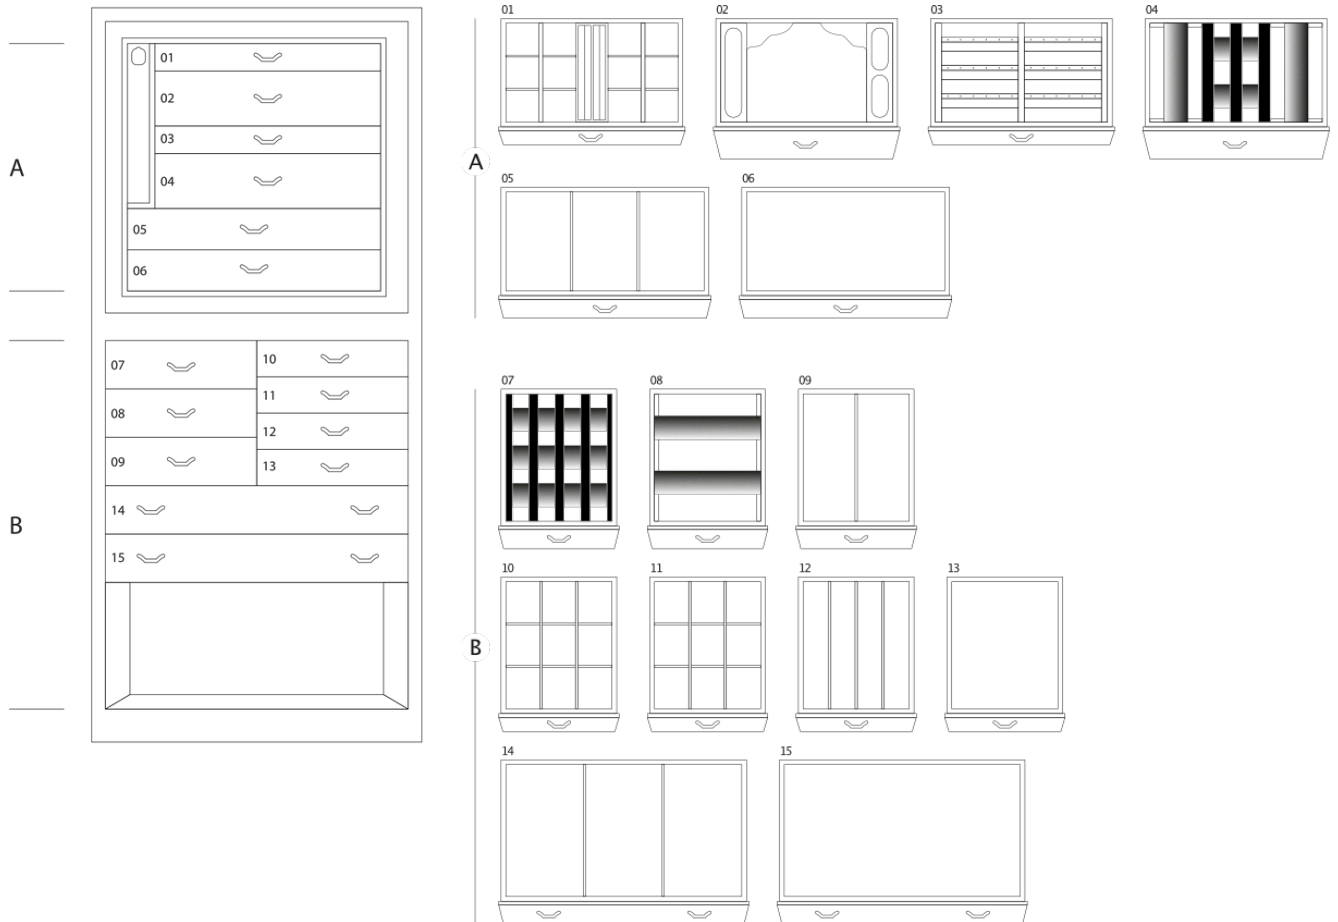

MAGIA ARTICO

Armoured jewelry armoire in polished white Bird's eye Maple with safe inside. Gold plated accessories.

<i>Armoire measurements</i>	cm. 60x40x158,5
-----------------------------	-----------------

<i>Weight</i>	kg. 142
---------------	---------

<i>Safe internal measurements</i>	cm. 55x33,5x53
-----------------------------------	----------------

TECHNICAL SPECIFICATIONS

WINDER

DOUBLE

DOUBLE WINDER