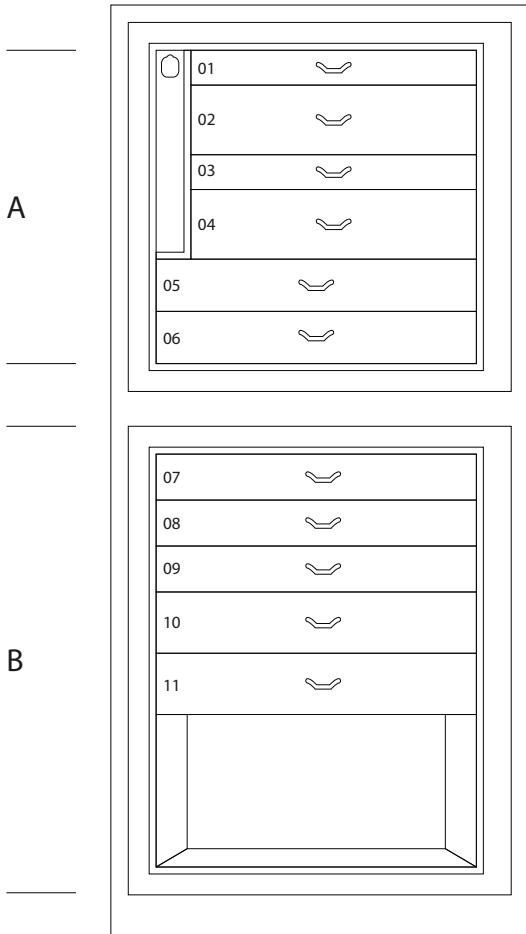

## MAGIA ARTICO

Armoured jewelry armoire in polished white Bird's eye Maple with safe inside. Gold plated accessories.

---

<i>Armoire measurements</i>	cm. 60x40x158,5
-----------------------------	-----------------

---

<i>Weight</i>	kg. 142
---------------	---------

---

<i>Safe internal measurements</i>	cm. 55x33,5x53
-----------------------------------	----------------

---

## TECHNICAL SPECIFICATIONS

**WINDER**

**DOUBLE**

**DOUBLE WINDER**