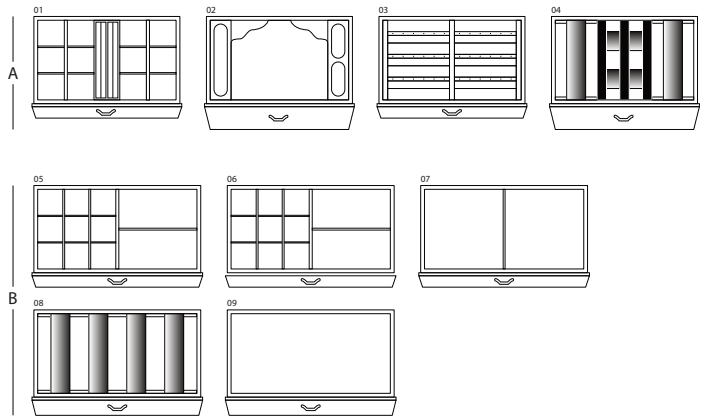

MAGIA ARTICO

Armoured jewelry armoire in polished white Bird's eye Maple with safe inside. Gold plated accessories.

<i>Armoire measurements</i>	cm. 60x40x158,5
-----------------------------	-----------------

<i>Weight</i>	kg. 142
---------------	---------

<i>Safe internal measurements</i>	cm. 55x33,5x53
-----------------------------------	----------------

TECHNICAL SPECIFICATIONS

WINDER

DOUBLE

DOUBLE WINDER