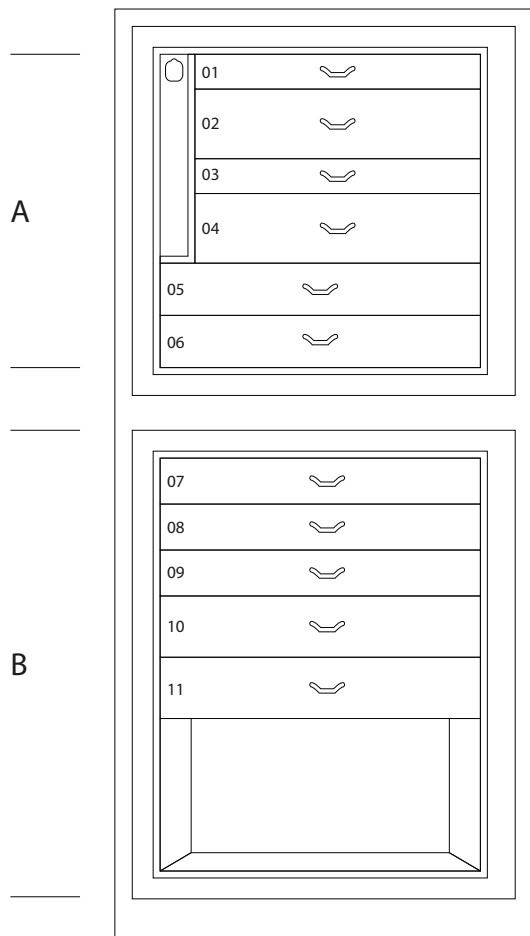

MAGIA ARTICO

Armoured jewelry armoire in polished white Bird's eye Maple with safe inside. Gold plated accessories.

<i>Armoire measurements</i>	cm. 60x40x158,5
-----------------------------	-----------------

<i>Weight</i>	kg. 142
---------------	---------

<i>Safe internal measurements</i>	cm. 55x33,5x53
-----------------------------------	----------------

TECHNICAL SPECIFICATIONS

WINDER

DOUBLE

DOUBLE WINDER