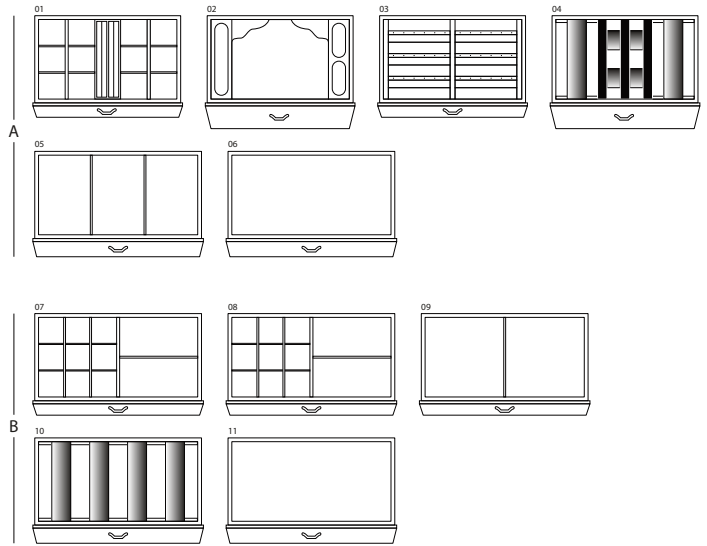

## MAGIA ARTICO

Armoured jewelry armoire in polished white Bird's eye Maple with safe inside. Gold plated accessories.

---

<i>Armoire measurements</i>	cm. 60x40x158,5
-----------------------------	-----------------

---

<i>Weight</i>	kg. 142
---------------	---------

---

<i>Safe internal measurements</i>	cm. 55x33,5x53
-----------------------------------	----------------

---

## TECHNICAL SPECIFICATIONS

**WINDER**

**DOUBLE**

**DOUBLE WINDER**