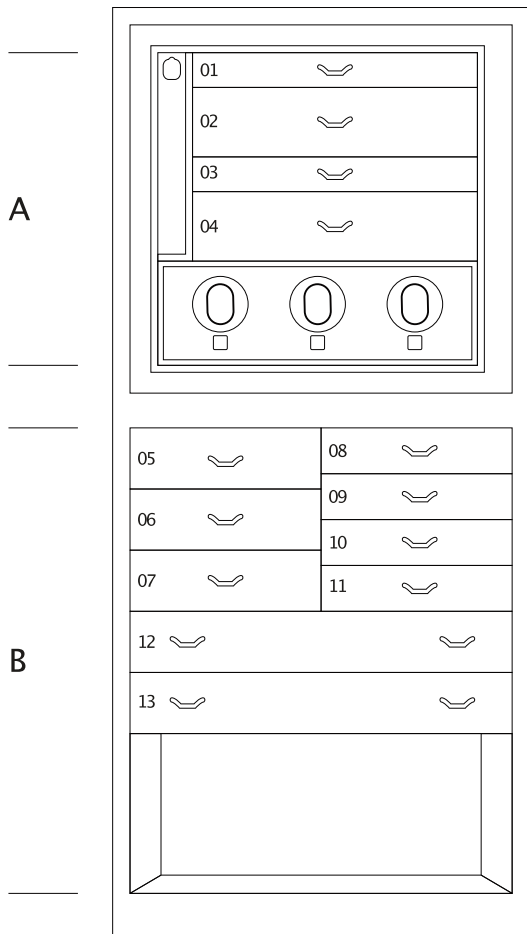

## MAGIA ARTICO

Armoured jewelry armoire in polished white Bird's eye Maple with safe inside. Gold plated accessories.

---

<i>Armoire measurements</i>	cm. 60x40x158,5
-----------------------------	-----------------

---

<i>Weight</i>	kg. 142
---------------	---------

---

<i>Safe internal measurements</i>	cm. 55x33,5x53
-----------------------------------	----------------

---

## TECHNICAL SPECIFICATIONS

**WINDER**

**DOUBLE**

**DOUBLE WINDER**