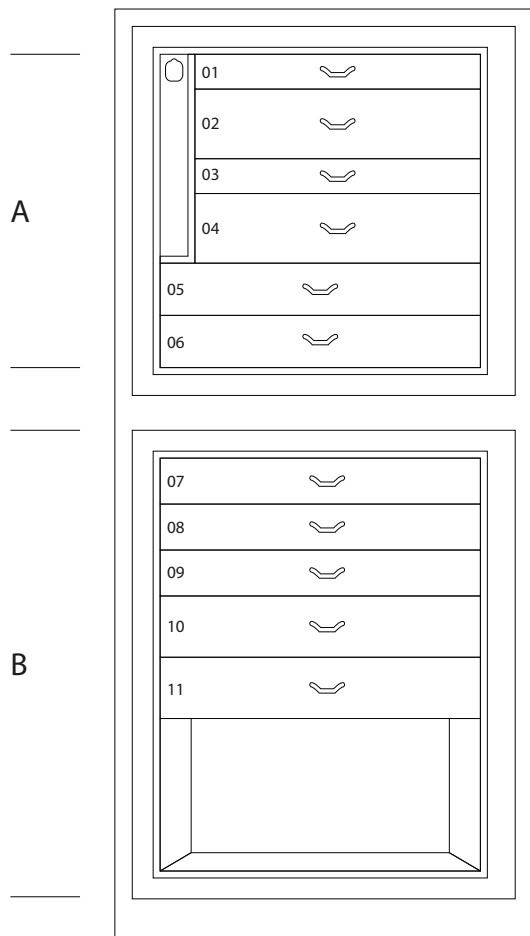

## MAGIA ARTICO

Armoured jewelry armoire in polished white Bird's eye Maple with safe inside. Gold plated accessories.

---

<i>Armoire measurements</i>	cm. 60x40x158,5
-----------------------------	-----------------

---

<i>Weight</i>	kg. 142
---------------	---------

---

<i>Safe internal measurements</i>	cm. 55x33,5x53
-----------------------------------	----------------

---

## TECHNICAL SPECIFICATIONS

**WINDER**

**DOUBLE**

**DOUBLE WINDER**