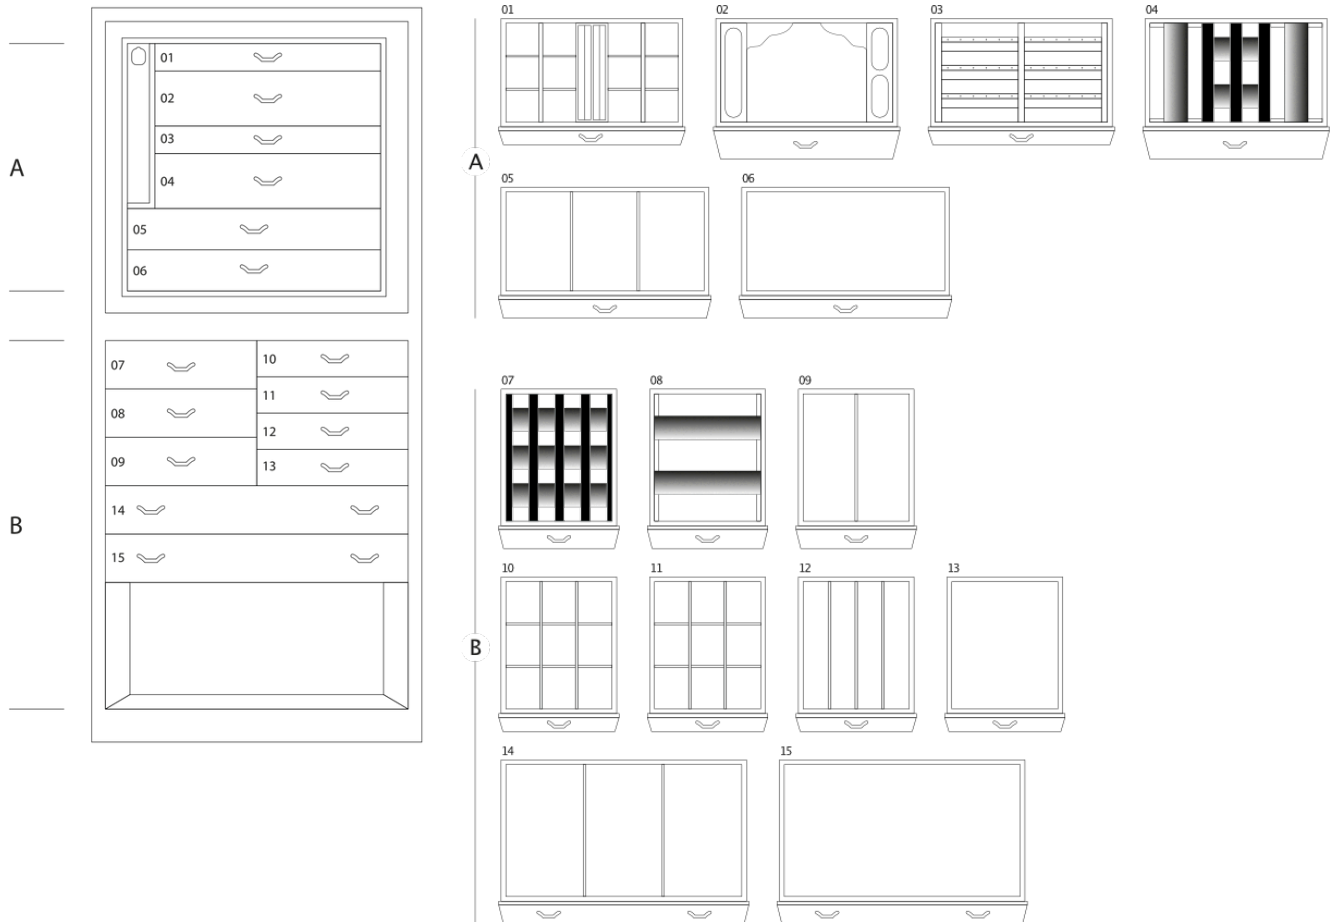

MAGIA EBANO

Armoured jewelry armoire in polished ebony with safe inside. Gold plated accessories.

<i>Armoire measurements</i>	cm. 60x40x158,5
-----------------------------	-----------------

<i>Weight</i>	kg. 142
---------------	---------

<i>Safe internal measurements</i>	cm. 55x33,5x53
-----------------------------------	----------------

TECHNICAL SPECIFICATIONS

WINDER

DOUBLE

DOUBLE WINDER