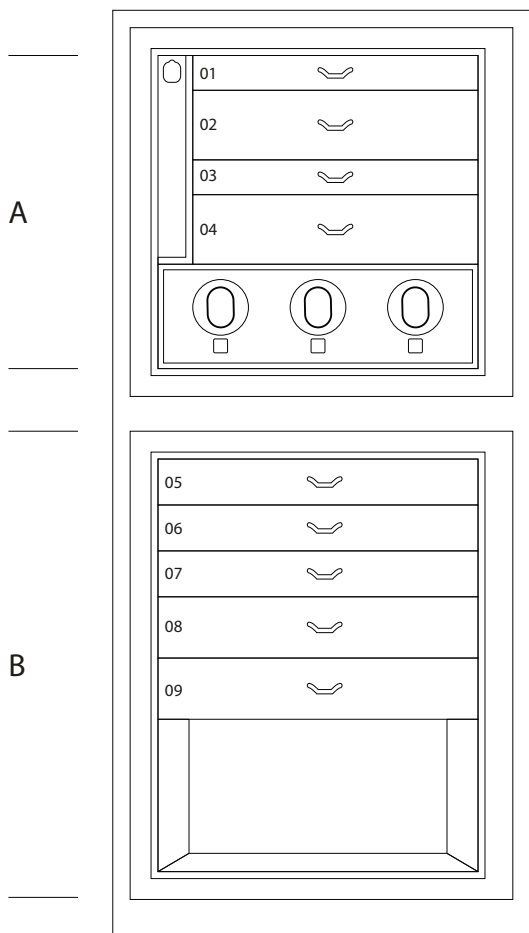

MAGIA EBANO

Armoured jewelry armoire in polished ebony with safe inside. Gold plated accessories.

<i>Armoire measurements</i>	cm. 60x40x158,5
-----------------------------	-----------------

<i>Weight</i>	kg. 142
---------------	---------

<i>Safe internal measurements</i>	cm. 55x33,5x53
-----------------------------------	----------------

TECHNICAL SPECIFICATIONS

WINDER

DOUBLE

DOUBLE WINDER