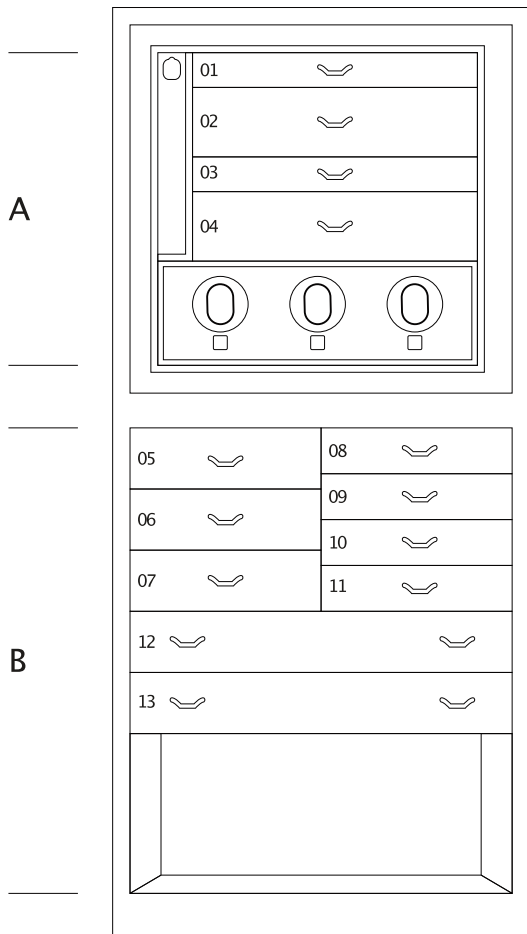

MAGIA EBANO

Armoured jewelry armoire in polished ebony with safe inside. Gold plated accessories.

<i>Armoire measurements</i>	cm. 60x40x158,5
-----------------------------	-----------------

<i>Weight</i>	kg. 142
---------------	---------

<i>Safe internal measurements</i>	cm. 55x33,5x53
-----------------------------------	----------------

TECHNICAL SPECIFICATIONS

WINDER

DOUBLE

DOUBLE WINDER