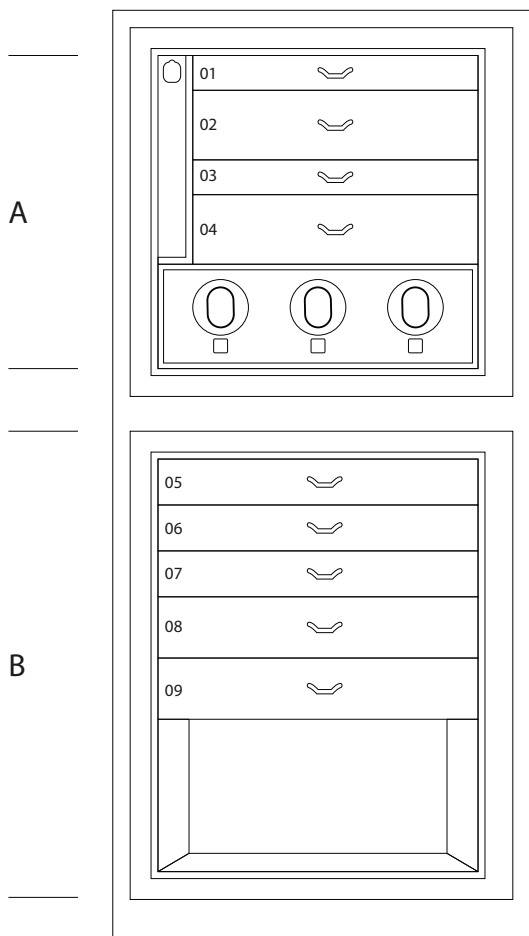

## MAGIA EBANO

Armoured jewelry armoire in polished ebony with safe inside. Gold plated accessories.

---

<i>Armoire measurements</i>	cm. 60x40x158,5
-----------------------------	-----------------

---

<i>Weight</i>	kg. 142
---------------	---------

---

<i>Safe internal measurements</i>	cm. 55x33,5x53
-----------------------------------	----------------

---

## TECHNICAL SPECIFICATIONS

**WINDER**

**DOUBLE**

**DOUBLE WINDER**