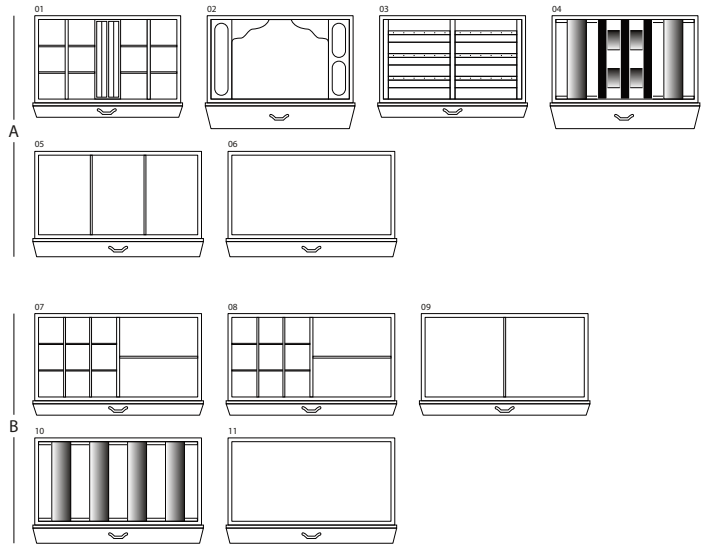

## MAGIA EBANO

Armoured jewelry armoire in polished ebony with safe inside. Gold plated accessories.

---

<i>Armoire measurements</i>	cm. 60x40x158,5
-----------------------------	-----------------

---

<i>Weight</i>	kg. 142
---------------	---------

---

<i>Safe internal measurements</i>	cm. 55x33,5x53
-----------------------------------	----------------

---

## TECHNICAL SPECIFICATIONS

**WINDER**

**DOUBLE**

**DOUBLE WINDER**