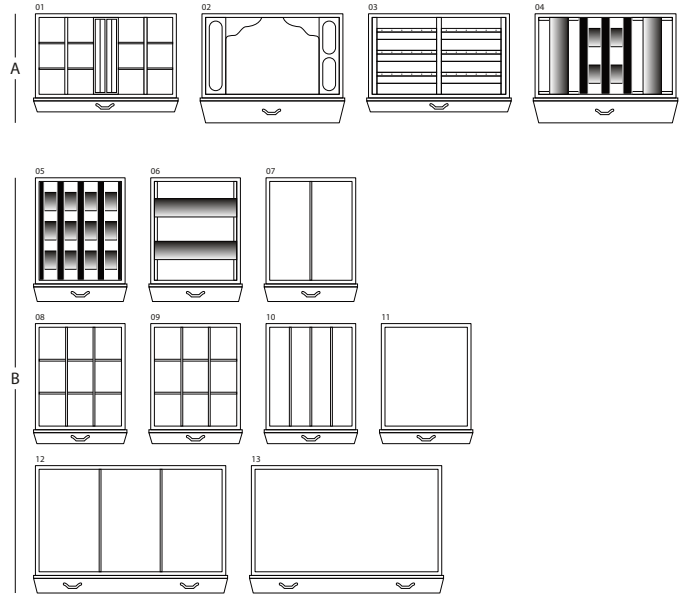

MAGIA EBANO

Armoured jewelry armoire in polished ebony with safe inside. Gold plated accessories.

<i>Armoire measurements</i>	cm. 60x40x158,5
-----------------------------	-----------------

<i>Weight</i>	kg. 142
---------------	---------

<i>Safe internal measurements</i>	cm. 55x33,5x53
-----------------------------------	----------------

TECHNICAL SPECIFICATIONS

WINDER

DOUBLE

DOUBLE WINDER