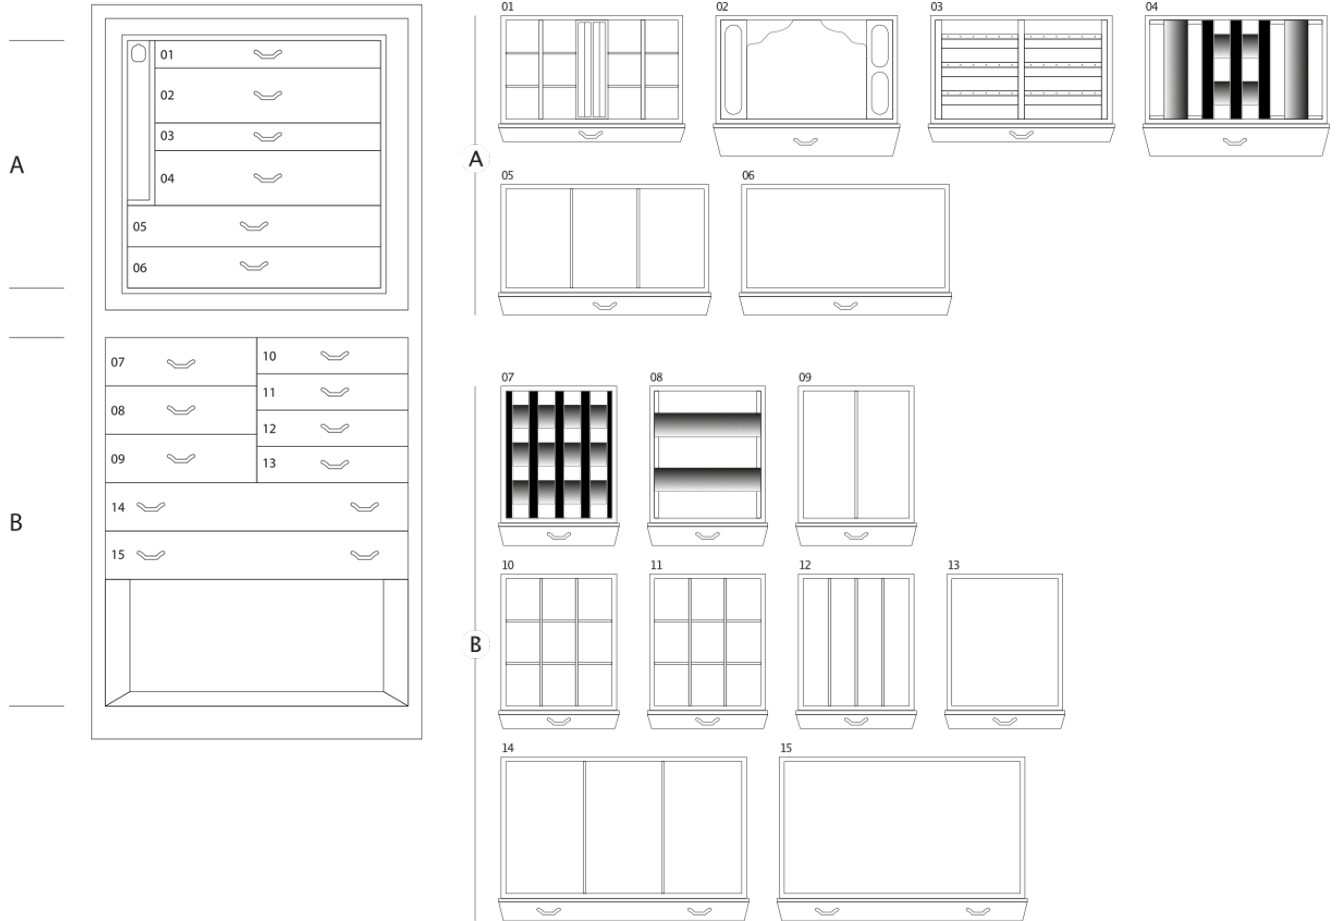

MAGIA EBANO

Armoured jewelry armoire in polished ebony with safe inside. Gold plated accessories.

<i>Armoire measurements</i>	cm. 60x40x158,5
-----------------------------	-----------------

<i>Weight</i>	kg. 142
---------------	---------

<i>Safe internal measurements</i>	cm. 55x33,5x53
-----------------------------------	----------------

TECHNICAL SPECIFICATIONS

WINDER

DOUBLE

DOUBLE WINDER