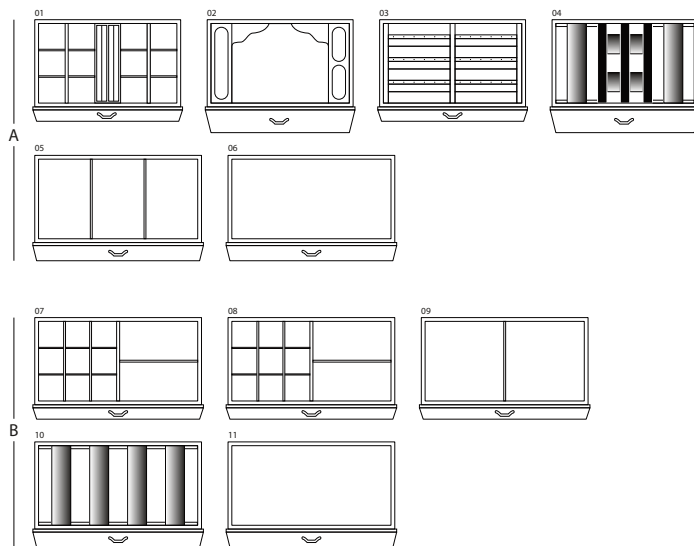

MAGIA EBANO

Armoured jewelry armoire in polished ebony with safe inside. Gold plated accessories.

<i>Armoire measurements</i>	cm. 60x40x158,5
-----------------------------	-----------------

<i>Weight</i>	kg. 142
---------------	---------

<i>Safe internal measurements</i>	cm. 55x33,5x53
-----------------------------------	----------------

TECHNICAL SPECIFICATIONS

WINDER

DOUBLE

DOUBLE WINDER