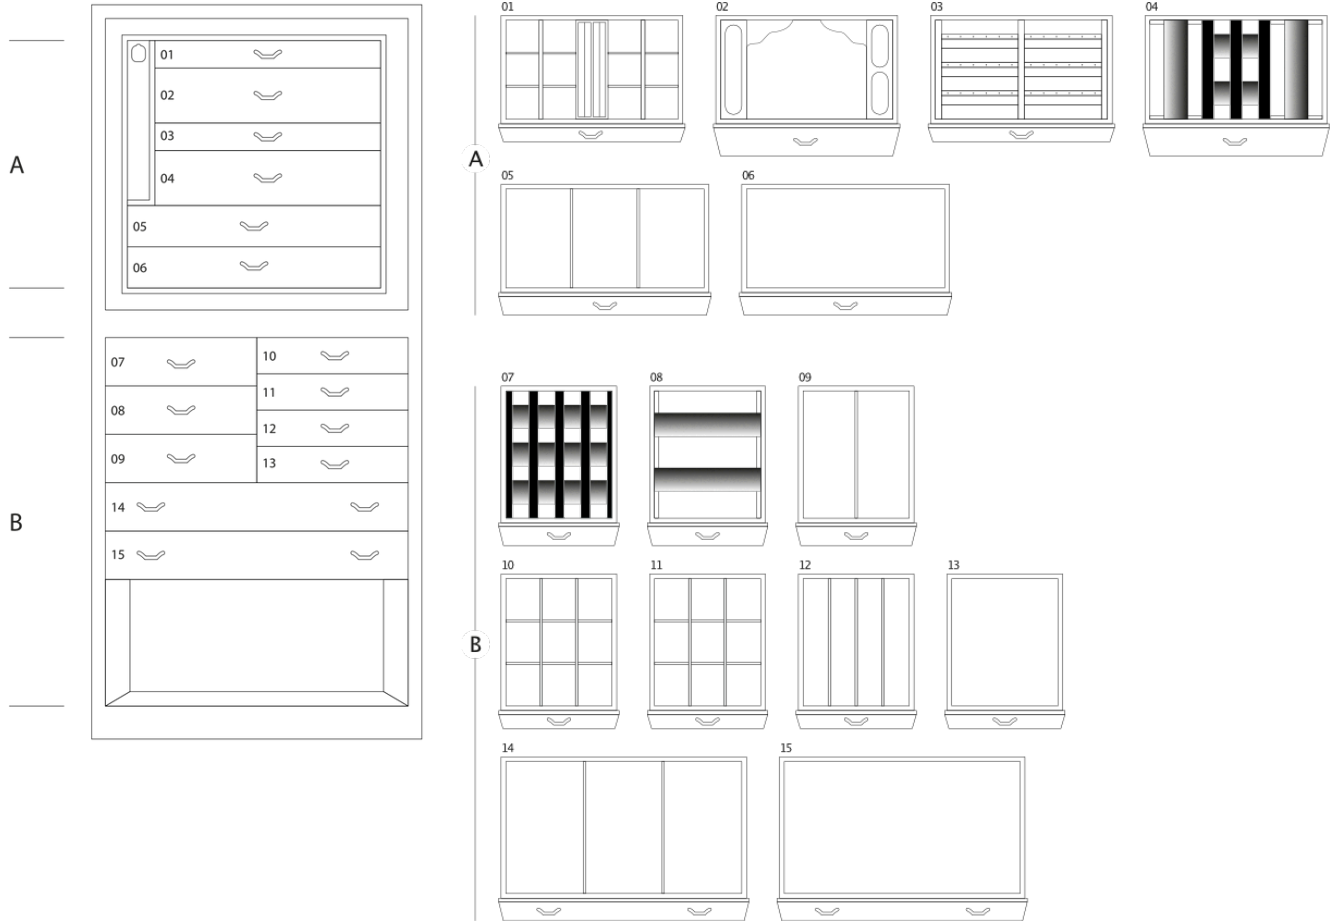

## MAGIA EBANO

Armoured jewelry armoire in polished ebony with safe inside. Gold plated accessories.

---

<i>Armoire measurements</i>	cm. 60x40x158,5
-----------------------------	-----------------

---

<i>Weight</i>	kg. 142
---------------	---------

---

<i>Safe internal measurements</i>	cm. 55x33,5x53
-----------------------------------	----------------

---

## TECHNICAL SPECIFICATIONS

**WINDER**

**DOUBLE**

**DOUBLE WINDER**