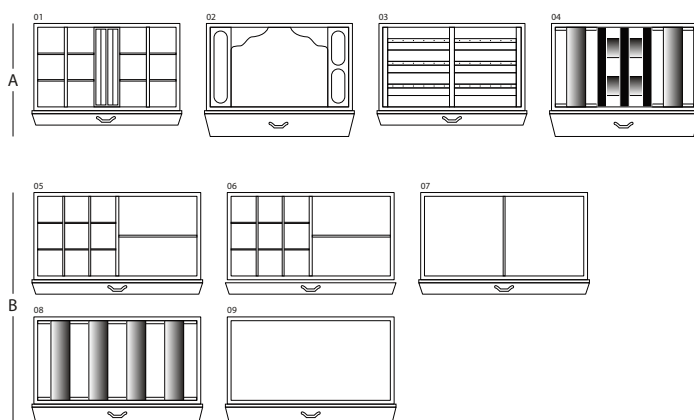

MAGIA EBANO

Armoured jewelry armoire in polished ebony with safe inside. Gold plated accessories.

<i>Armoire measurements</i>	cm. 60x40x158,5
-----------------------------	-----------------

<i>Weight</i>	kg. 142
---------------	---------

<i>Safe internal measurements</i>	cm. 55x33,5x53
-----------------------------------	----------------

TECHNICAL SPECIFICATIONS

WINDER

DOUBLE

DOUBLE WINDER