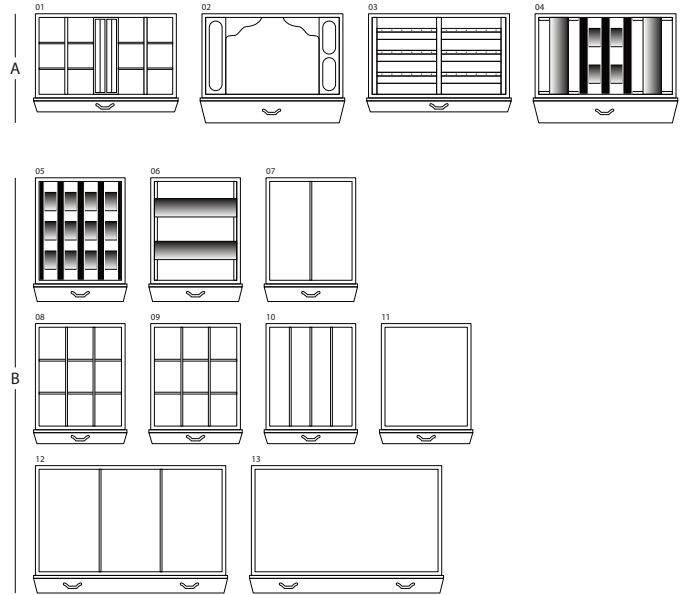

MAGIA EBANO

Armoured jewelry armoire in polished ebony with safe inside. Gold plated accessories.

<i>Armoire measurements</i>	cm. 60x40x158,5
-----------------------------	-----------------

<i>Weight</i>	kg. 142
---------------	---------

<i>Safe internal measurements</i>	cm. 55x33,5x53
-----------------------------------	----------------

TECHNICAL SPECIFICATIONS

WINDER

DOUBLE

DOUBLE WINDER