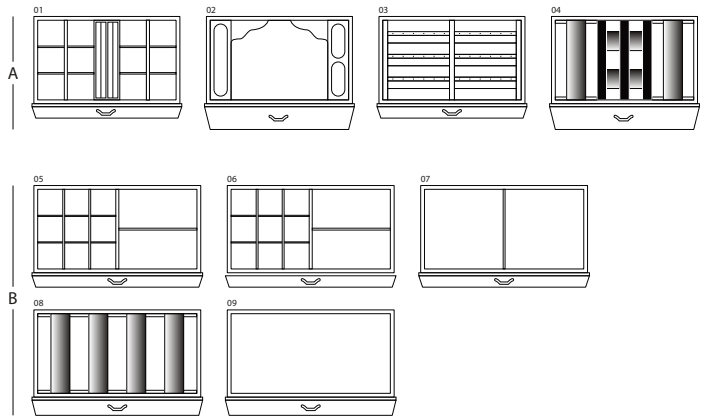

MAGIA EBANO

Armoured jewelry armoire in polished ebony with safe inside. Gold plated accessories.

<i>Armoire measurements</i>	cm. 60x40x158,5
-----------------------------	-----------------

<i>Weight</i>	kg. 142
---------------	---------

<i>Safe internal measurements</i>	cm. 55x33,5x53
-----------------------------------	----------------

TECHNICAL SPECIFICATIONS

WINDER

DOUBLE

DOUBLE WINDER