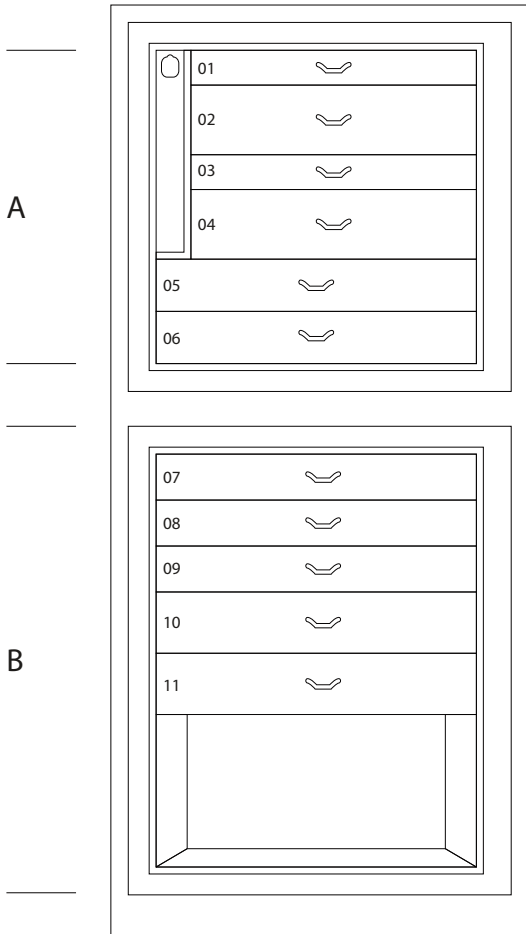

MAGIA EBANO

Armoured jewelry armoire in polished ebony with safe inside. Gold plated accessories.

<i>Armoire measurements</i>	cm. 60x40x158,5
-----------------------------	-----------------

<i>Weight</i>	kg. 142
---------------	---------

<i>Safe internal measurements</i>	cm. 55x33,5x53
-----------------------------------	----------------

TECHNICAL SPECIFICATIONS

WINDER

DOUBLE

DOUBLE WINDER