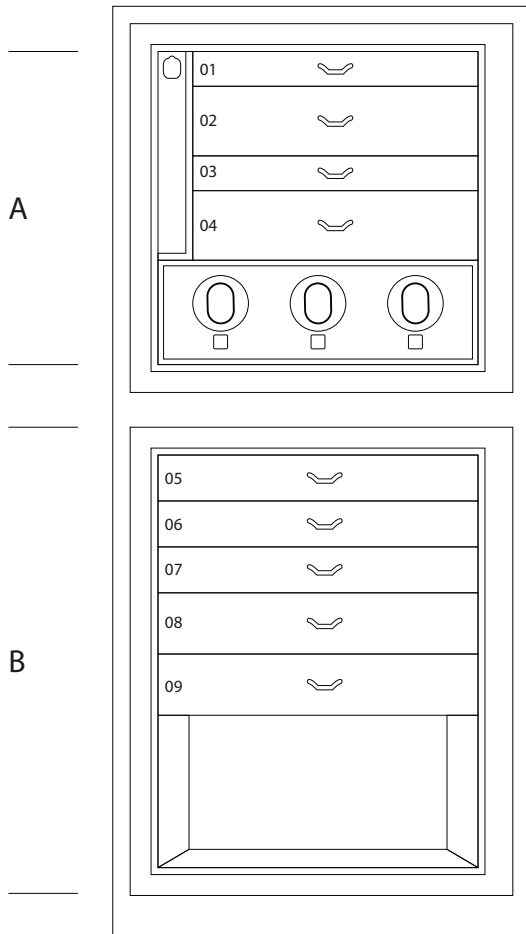

MAGIA EBANO

Armoured jewelry armoire in polished ebony with safe inside. Gold plated accessories.

<i>Armoire measurements</i>	cm. 60x40x158,5
-----------------------------	-----------------

<i>Weight</i>	kg. 142
---------------	---------

<i>Safe internal measurements</i>	cm. 55x33,5x53
-----------------------------------	----------------

TECHNICAL SPECIFICATIONS

WINDER

DOUBLE

DOUBLE WINDER