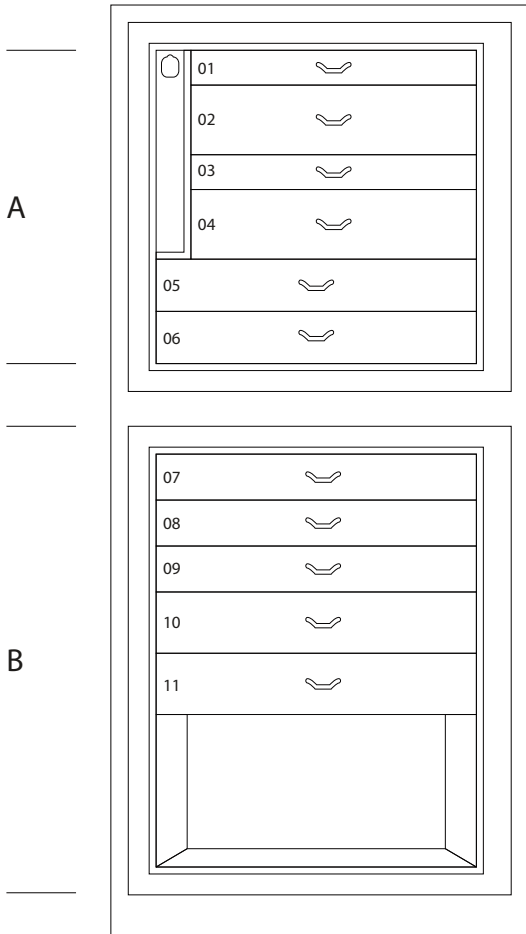

## MAGIA EBANO

Armoured jewelry armoire in polished ebony with safe inside. Gold plated accessories.

---

<i>Armoire measurements</i>	cm. 60x40x158,5
-----------------------------	-----------------

---

<i>Weight</i>	kg. 142
---------------	---------

---

<i>Safe internal measurements</i>	cm. 55x33,5x53
-----------------------------------	----------------

---

## TECHNICAL SPECIFICATIONS

**WINDER**

**DOUBLE**

**DOUBLE WINDER**