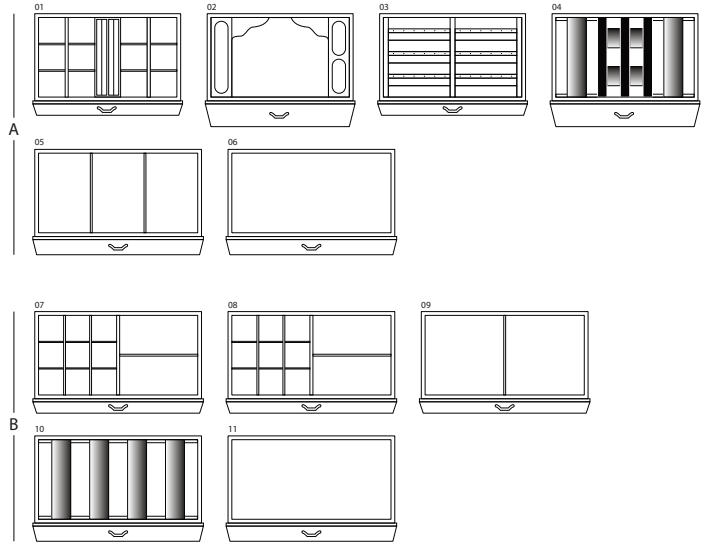

MAGIA EBANO

Armoured jewelry armoire in polished ebony with safe inside. Gold plated accessories.

<i>Armoire measurements</i>	cm. 60x40x158,5
-----------------------------	-----------------

<i>Weight</i>	kg. 142
---------------	---------

<i>Safe internal measurements</i>	cm. 55x33,5x53
-----------------------------------	----------------

TECHNICAL SPECIFICATIONS

WINDER

DOUBLE

DOUBLE WINDER