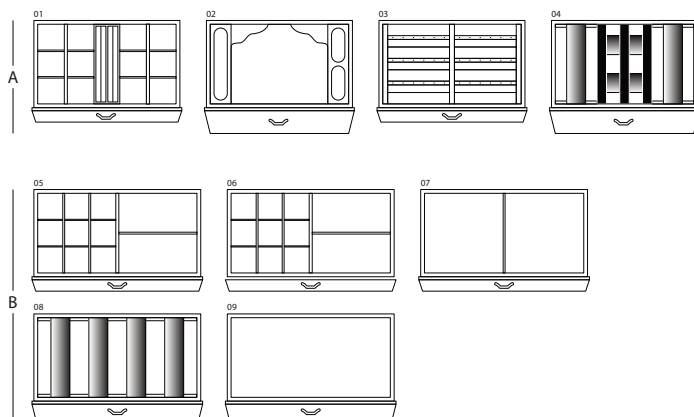

## MAGIA EBANO

Armoured jewelry armoire in polished ebony with safe inside. Gold plated accessories.

---

<i>Armoire measurements</i>	cm. 60x40x158,5
-----------------------------	-----------------

---

<i>Weight</i>	kg. 142
---------------	---------

---

<i>Safe internal measurements</i>	cm. 55x33,5x53
-----------------------------------	----------------

---

## TECHNICAL SPECIFICATIONS

**WINDER**

**DOUBLE**

**DOUBLE WINDER**