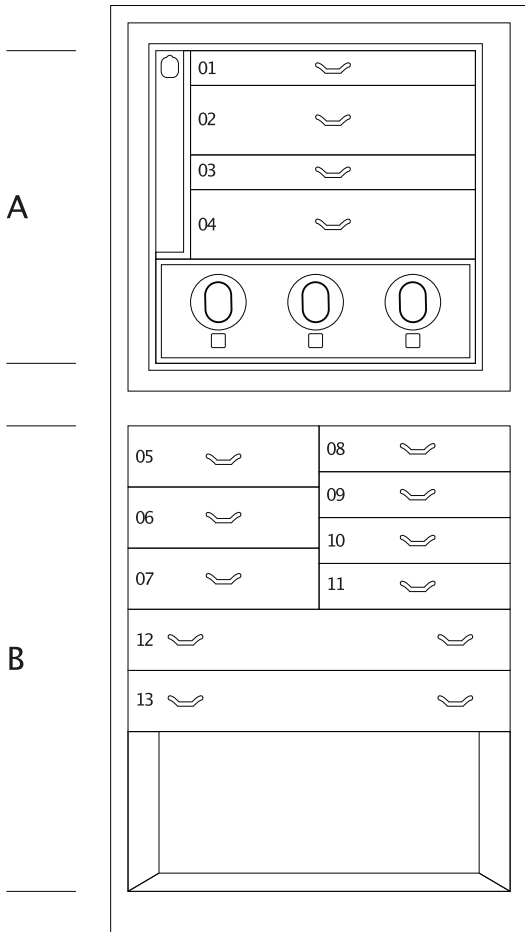

MAGIA EBANO

Armoured jewelry armoire in polished ebony with safe inside. Gold plated accessories.

<i>Armoire measurements</i>	cm. 60x40x158,5
-----------------------------	-----------------

<i>Weight</i>	kg. 142
---------------	---------

<i>Safe internal measurements</i>	cm. 55x33,5x53
-----------------------------------	----------------

TECHNICAL SPECIFICATIONS

WINDER

DOUBLE

DOUBLE WINDER