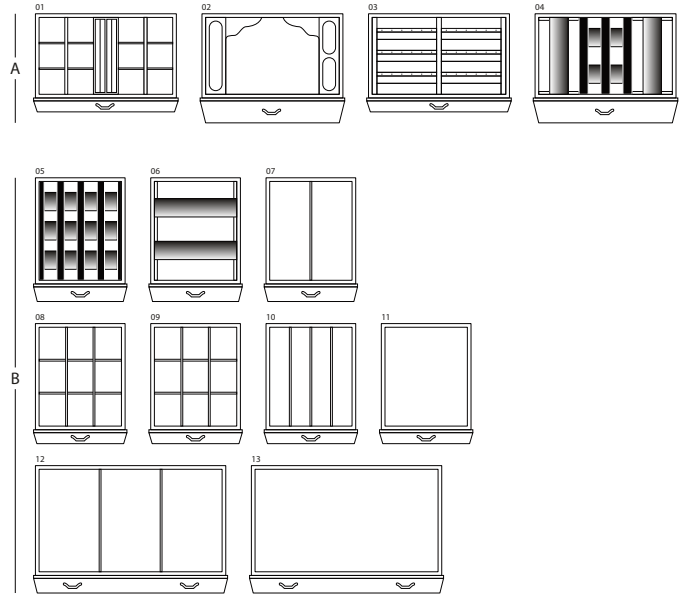

## MAGIA EBANO

Armoured jewelry armoire in polished ebony with safe inside. Gold plated accessories.

---

<i>Armoire measurements</i>	cm. 60x40x158,5
-----------------------------	-----------------

---

<i>Weight</i>	kg. 142
---------------	---------

---

<i>Safe internal measurements</i>	cm. 55x33,5x53
-----------------------------------	----------------

---

## TECHNICAL SPECIFICATIONS

**WINDER**

**DOUBLE**

**DOUBLE WINDER**