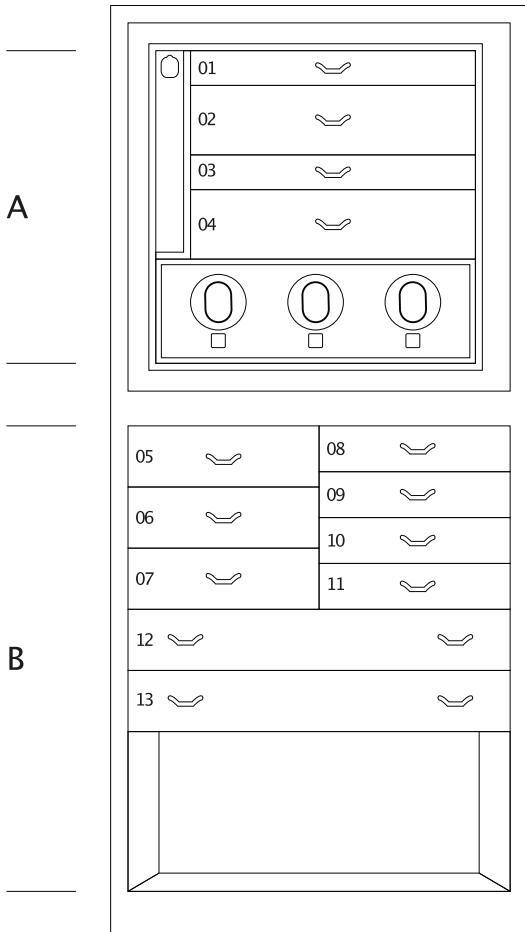

## MAGIA EBANO

Armoured jewelry armoire in polished ebony with safe inside. Gold plated accessories.

---

<i>Armoire measurements</i>	cm. 60x40x158,5
-----------------------------	-----------------

---

<i>Weight</i>	kg. 142
---------------	---------

---

<i>Safe internal measurements</i>	cm. 55x33,5x53
-----------------------------------	----------------

---

## TECHNICAL SPECIFICATIONS

**WINDER**

**DOUBLE**

**DOUBLE WINDER**