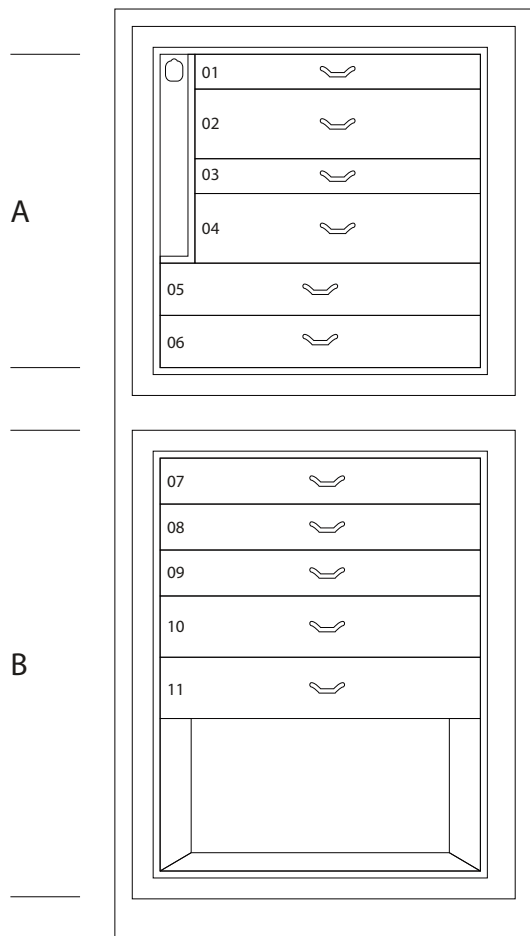

MAGIA EBANO

Armoured jewelry armoire in polished ebony with safe inside. Gold plated accessories.

<i>Armoire measurements</i>	cm. 60x40x158,5
-----------------------------	-----------------

<i>Weight</i>	kg. 142
---------------	---------

<i>Safe internal measurements</i>	cm. 55x33,5x53
-----------------------------------	----------------

TECHNICAL SPECIFICATIONS

WINDER

DOUBLE

DOUBLE WINDER