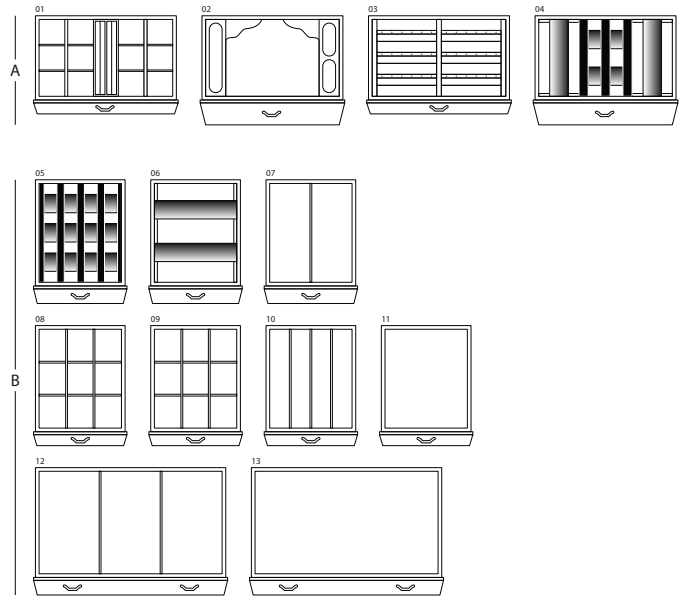

MAGIA EBANO

Armoured jewelry armoire in polished ebony with safe inside. Gold plated accessories.

<i>Armoire measurements</i>	cm. 60x40x158,5
-----------------------------	-----------------

<i>Weight</i>	kg. 142
---------------	---------

<i>Safe internal measurements</i>	cm. 55x33,5x53
-----------------------------------	----------------

TECHNICAL SPECIFICATIONS

WINDER

DOUBLE

DOUBLE WINDER