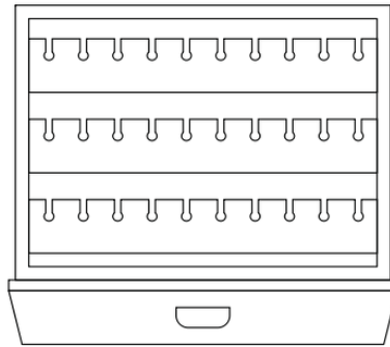

TECHNICAL SPECIFICATIONS

01

02

01	
02