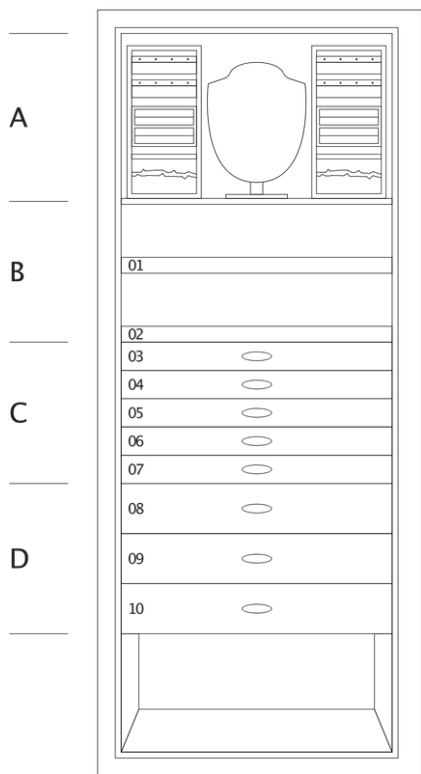

---

<i>Armoire measurements</i>	cm. 65x46x160,5
-----------------------------	-----------------

---

<i>Weight</i>	kg. 195
---------------	---------

---

<i>Safe internal measurements</i>	cm. 55x33,5x130
-----------------------------------	-----------------

## TECHNICAL SPECIFICATIONS

**A** Secret compartment  
behind necklaces holders and trays