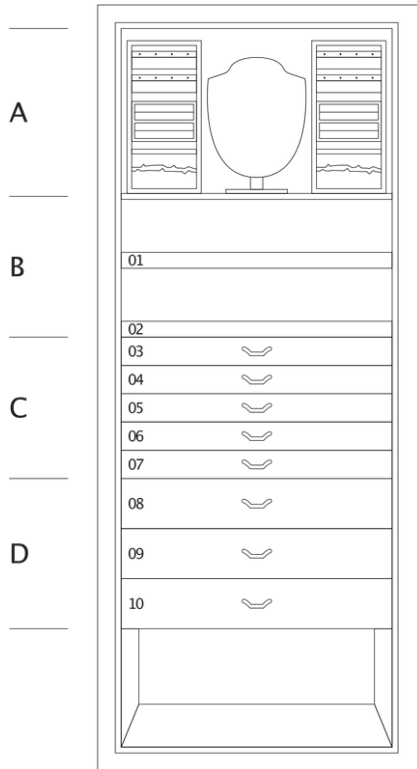

ARCO NOCE

Walnut armoured armoire, matte finish, 24 karats gold plated accessories. Round handle with biometric opening device and emergency key integrated. Inside drawers lined for jewellery. Secret compartment .

<i>Armoire measurements</i>	cm. 60x41x160,5
<i>Weight</i>	kg. 195
<i>Safe internal measurements</i>	cm. 55x33,5x130

TECHNICAL SPECIFICATIONS

A Secret compartment
behind necklaces holders and trays