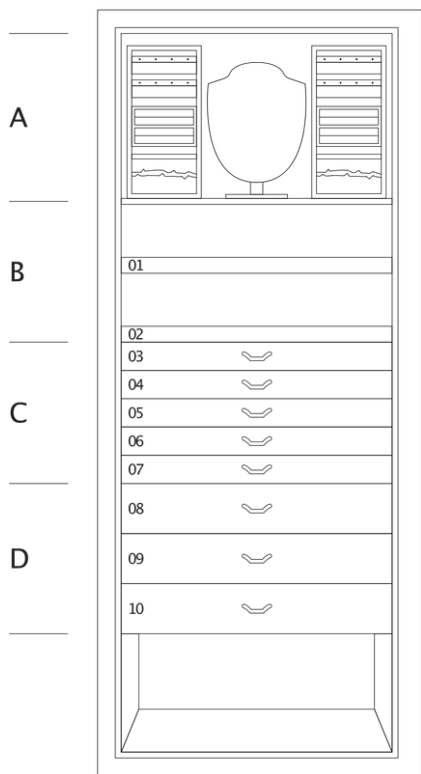

## ARCO NOCE

Walnut armoured armoire, matte finish, 24 karats gold plated accessories. Round handle with biometric opening device and emergency key integrated. Inside drawers lined for jewellery. Secret compartment .

<i>Armoire measurements</i>	cm. 60x41x160,5
<i>Weight</i>	kg. 195
<i>Safe internal measurements</i>	cm. 55x33,5x130

## TECHNICAL SPECIFICATIONS

**A** Secret compartment  
behind necklaces holders and trays