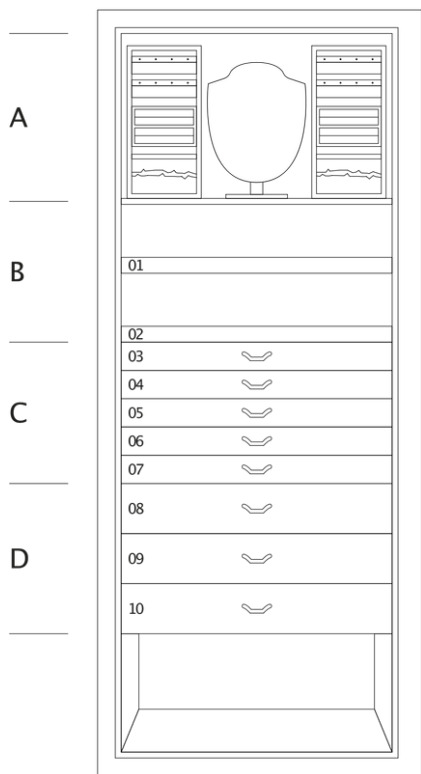

ARCO NOCE

Walnut armoured armoire, matte finish, 24 karats gold plated accessories. Round handle with biometric opening device and emergency key integrated. Inside drawers lined for jewellery. Secret compartment .

<i>Armoire measurements</i>	cm. 60x41x160,5
<i>Weight</i>	kg. 195
<i>Safe internal measurements</i>	cm. 55x33,5x130

TECHNICAL SPECIFICATIONS

A Secret compartment behind necklaces holders and trays