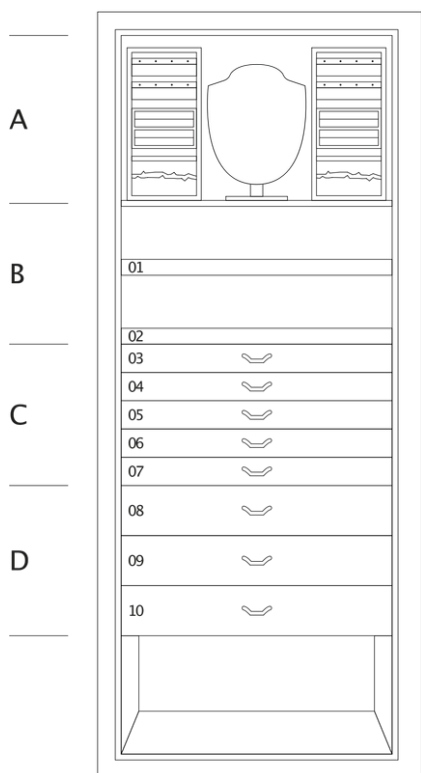

ARCO ARTICO

Polished white bird's eye maple armoured chest, 24 karats gold plated accessories. Round handle with biometric opening device and emergency key integrated. Inside drawers lined for jewellery. Secret compartment.

<i>Armoire measurements</i>	cm. 60x41x160,5
---------------------------------	-----------------

<i>Weight</i>	kg. 195
---------------	---------

<i>Safe internal measurements</i>	cm. 55x33,5x130
---------------------------------------	-----------------

TECHNICAL SPECIFICATIONS

A Secret compartment behind necklaces holders and trays