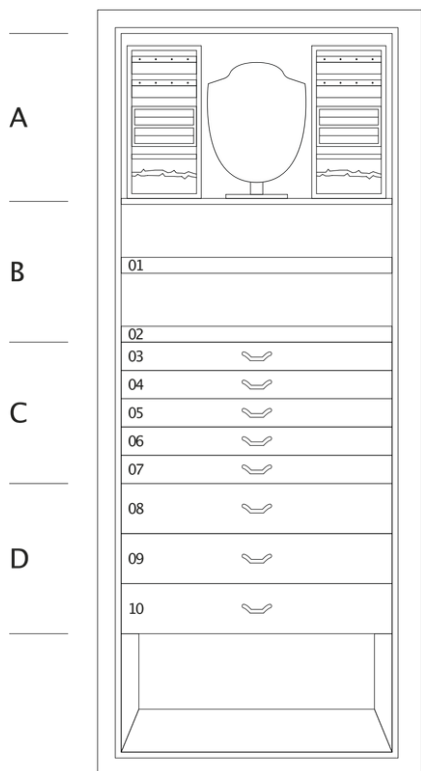

---

<i>Armoire measurements</i>	cm. 60x41x160,5
---------------------------------	-----------------

---

<i>Weight</i>	kg. 195
---------------	---------

---

<i>Safe internal measurements</i>	cm. 55x33,5x130
---------------------------------------	-----------------

## TECHNICAL SPECIFICATIONS

**A** Secret compartment behind necklaces holders and trays