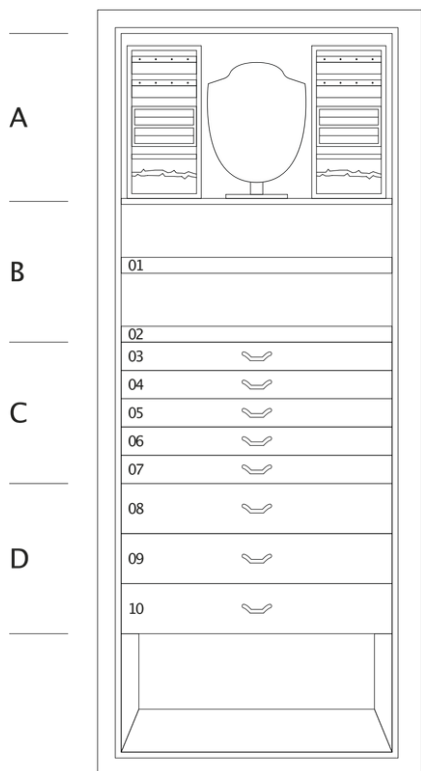

TECHNICAL SPECIFICATIONS