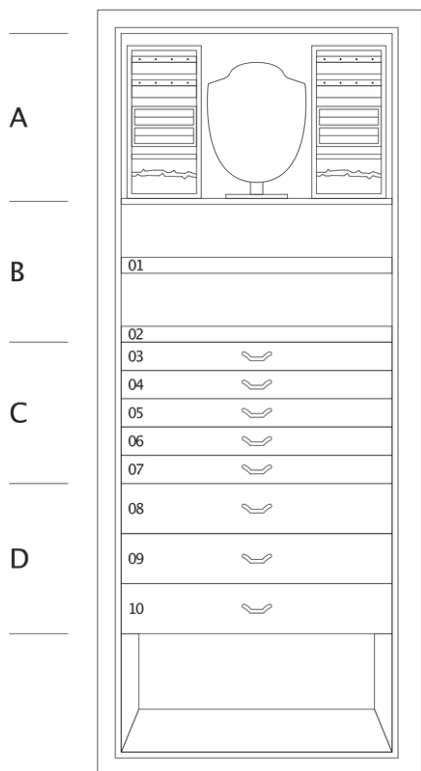

ARCO METAL

Metal safe varnished only in front for recessed placement in existing furniture. Round handle with biometric opening device and emergency key integrated. Secret compartment behind necklace stand. Available with 3-6-9 Swiss made watch winders.

<i>Safe measurements</i>	cm. 55x33,5x130
--------------------------	-----------------

<i>Weight</i>	kg. 122
---------------	---------

TECHNICAL SPECIFICATIONS

A Secret compartment
behind necklaces holders and trays