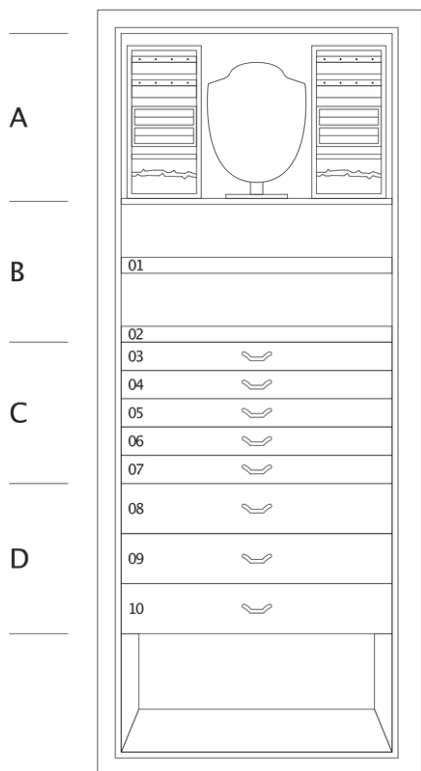

ARCO METAL

Metal safe varnished only in front for recessed placement in existing furniture. Round handle with biometric opening device and emergency key integrated. Secret compartment behind necklace stand. Available with 3-6-9 Swiss made watch winders.

<i>Safe measurements</i>	cm. 55x33,5x130
--------------------------	-----------------

<i>Weight</i>	kg. 122
---------------	---------

TECHNICAL SPECIFICATIONS

A Secret compartment behind necklaces holders and trays