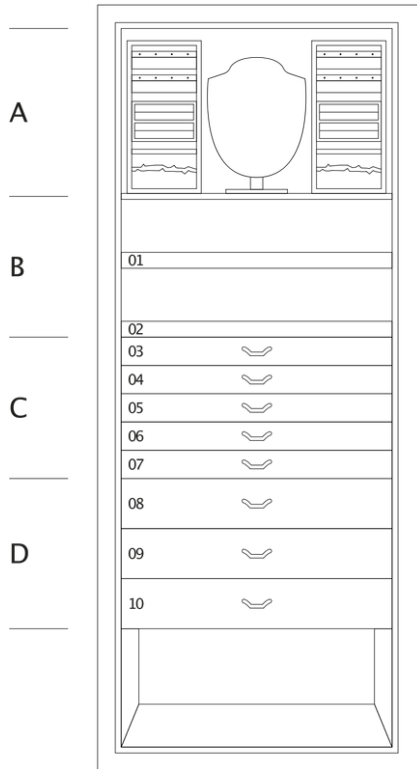

ARCO METAL

Metal safe varnished only in front for recessed placement in existing furniture. Round handle with biometric opening device and emergency key integrated. Secret compartment behind necklace stand. Available with 3-6-9 Swiss made watch winders.

| | |
|--------------------------|-----------------|
| <i>Safe measurements</i> | cm. 55x33,5x130 |
|--------------------------|-----------------|

| | |
|---------------|---------|
| <i>Weight</i> | kg. 122 |
|---------------|---------|

TECHNICAL SPECIFICATIONS

A Secret compartment
behind necklaces holders and trays