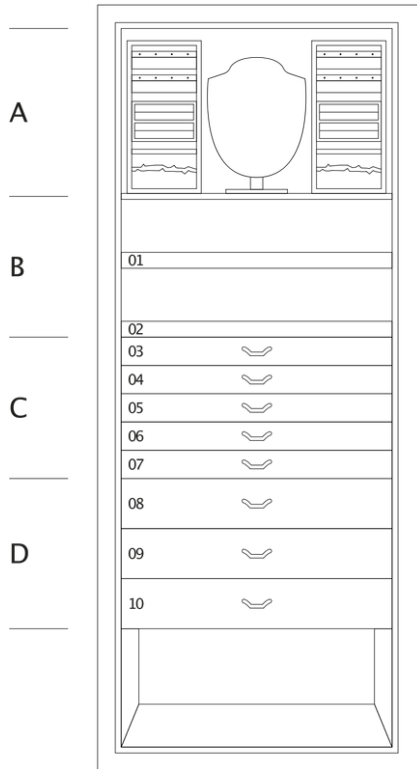

ARCO METAL

Metal safe varnished only in front for recessed placement in existing furniture. Round handle with biometric opening device and emergency key integrated. Secret compartment behind necklace stand. Available with 3-6-9 Swiss made watch winders.

<i>Safe measurements</i>	cm. 55x33,5x130
--------------------------	-----------------

<i>Weight</i>	kg. 122
---------------	---------

TECHNICAL SPECIFICATIONS

A Secret compartment behind necklaces holders and trays